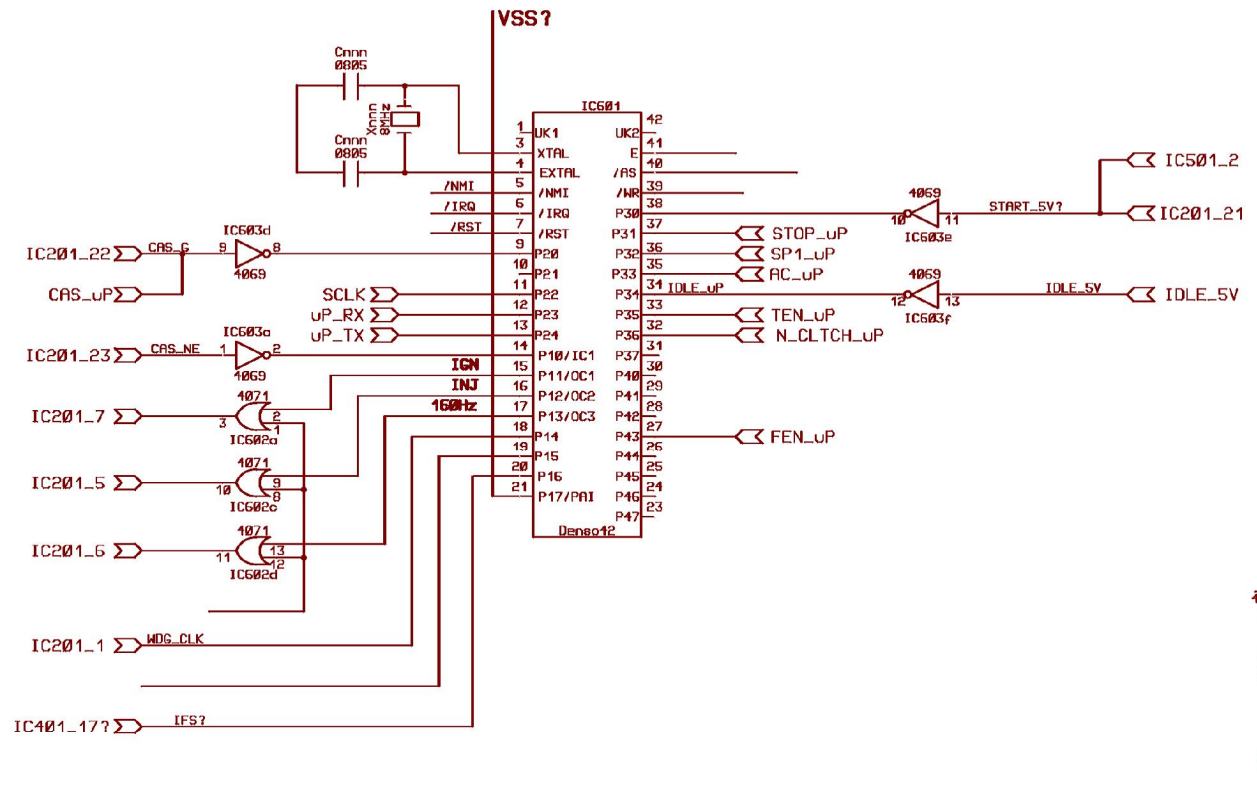

Mazda B63H ECU		Version
Processor		
		Page 3 of 6
Drawn By:	J Holland	
Date:	19th May 2012