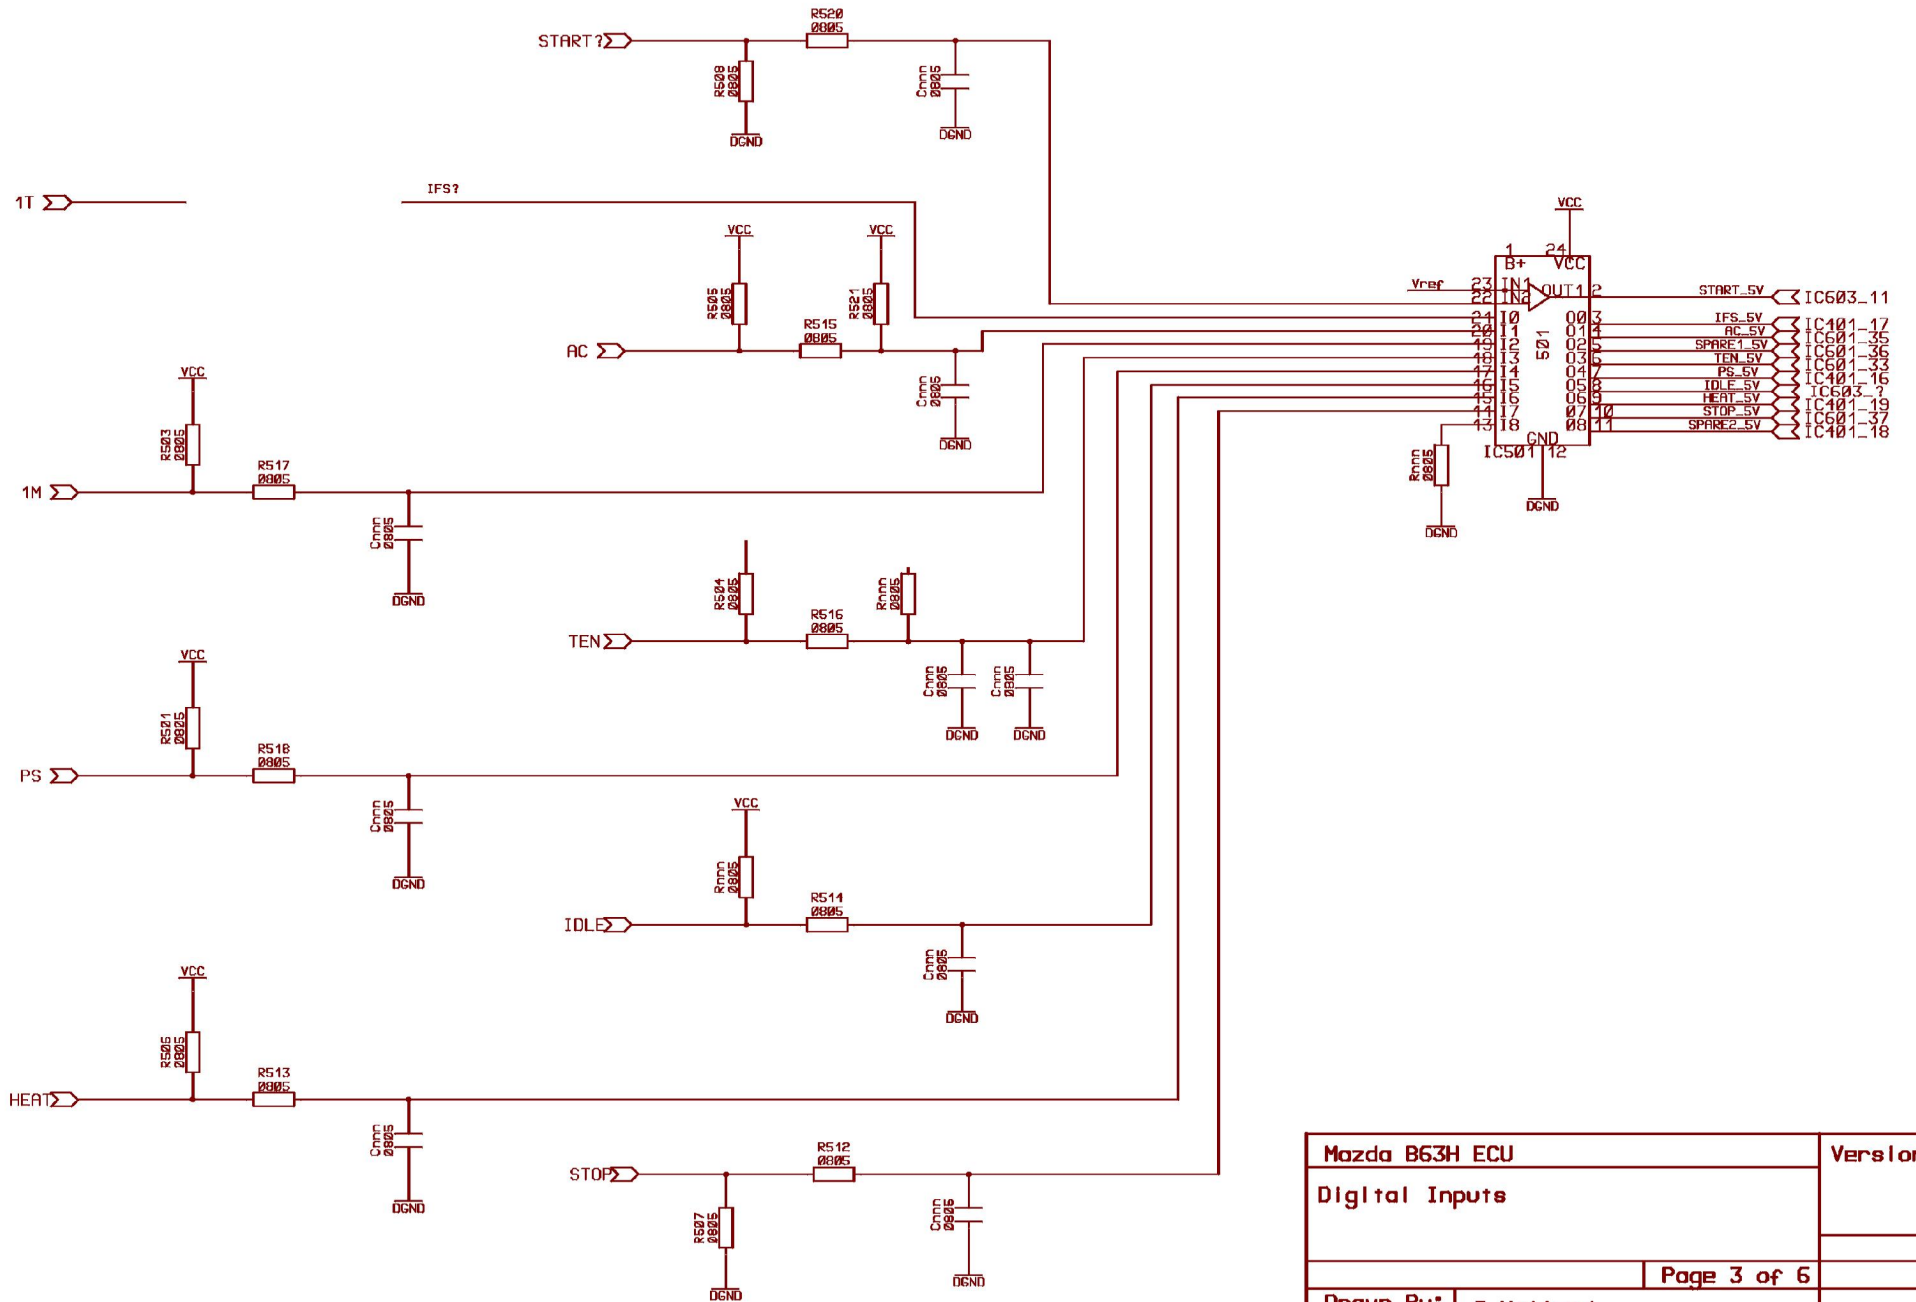

Batt Volts

Mazda B63H ECU												Version			
Analogue Inputs															
												Page 2 of 6			
Drawn By:						J Holland									
Date:						20th May 2012						A			

1 2 3 4 5 6 7 8 9 10 11 12 13 14 15 16