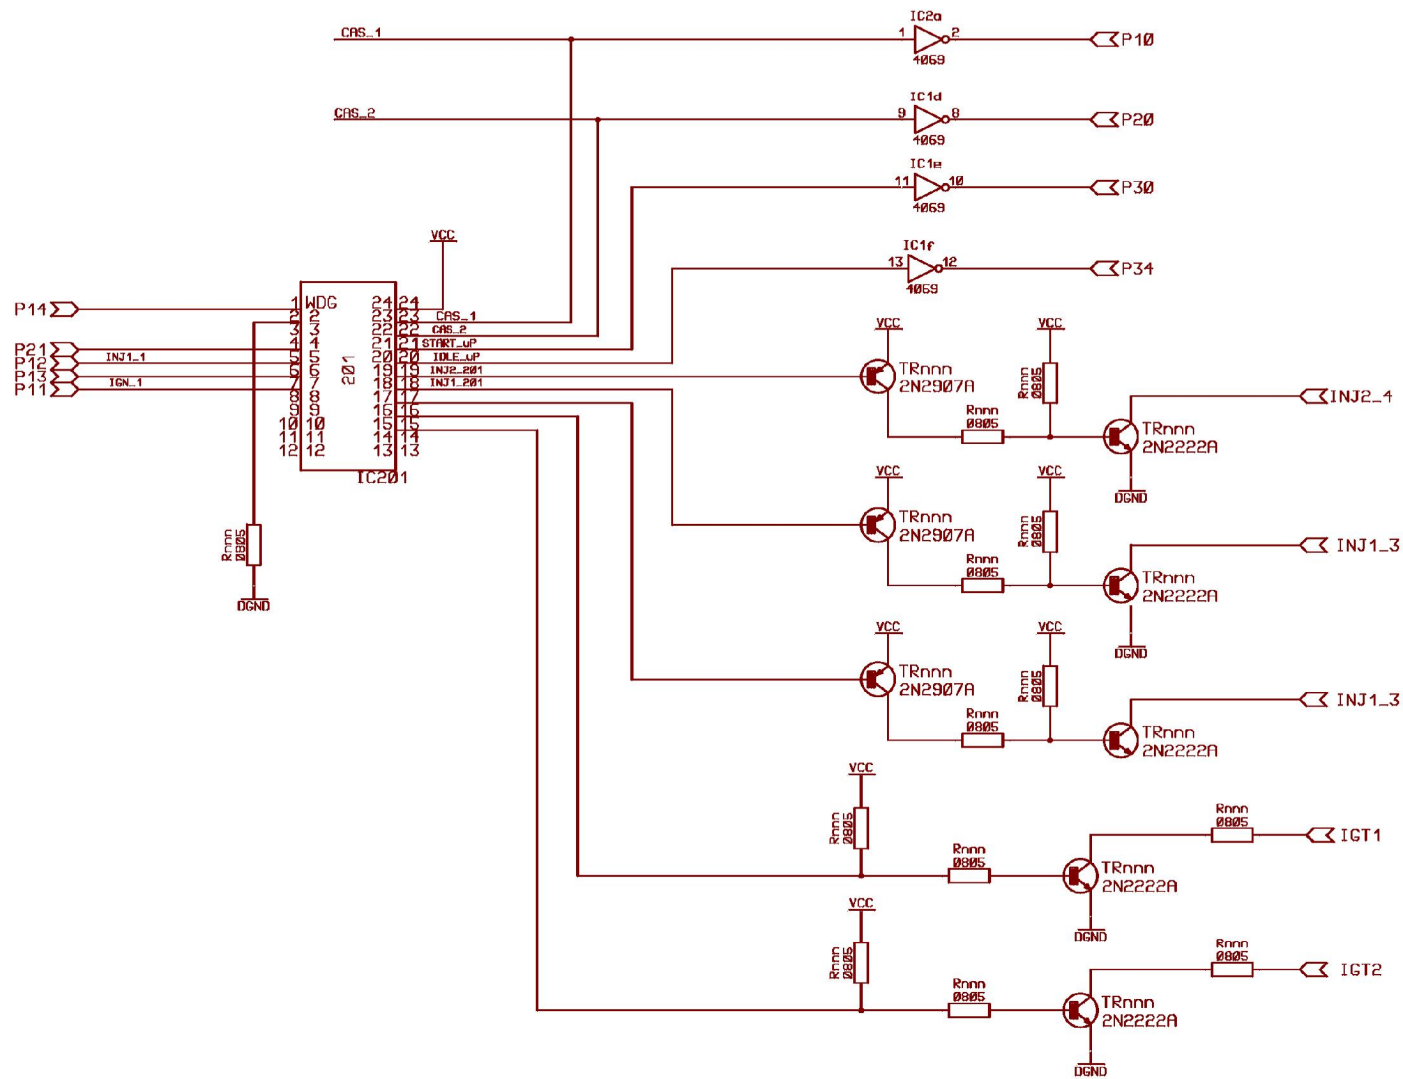

Mazda B63H ECU		Version
Digital Outputs		
		Page 3 of 6
Drawn By:	J Holland	
Date:	19th May 2012