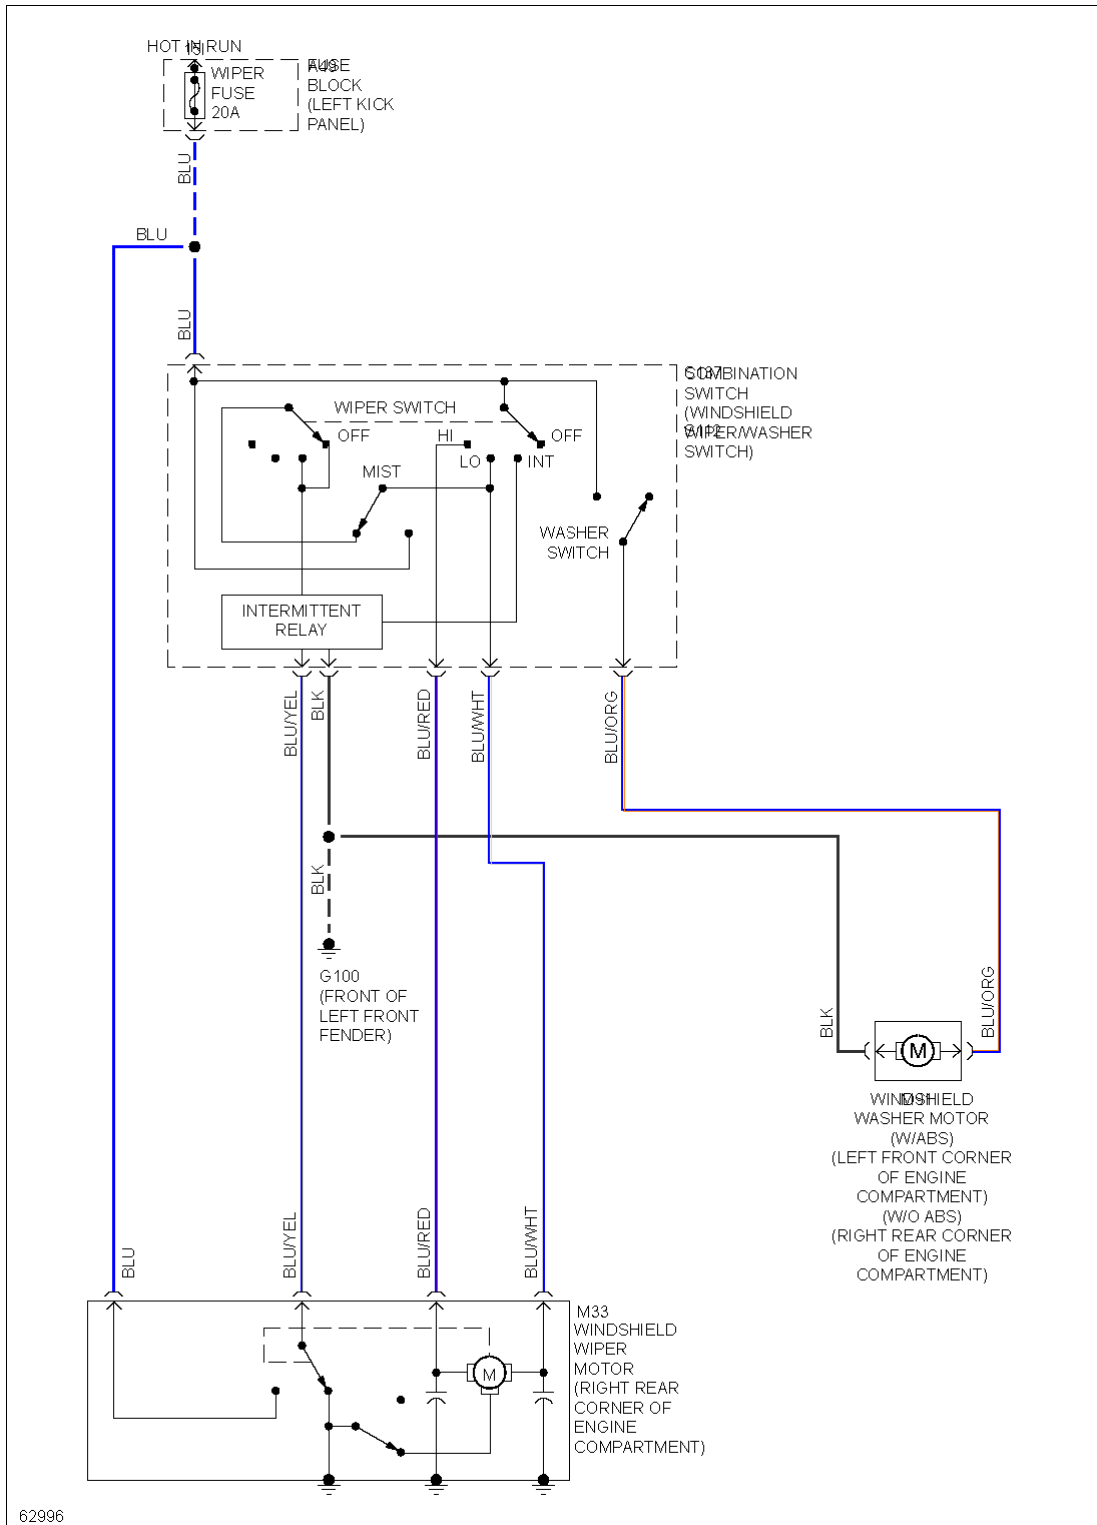

1994 Mazda MX-5 Miata

1994 System Wiring Diagrams Mazda - Miata

Fig. 29: Starting Circuit, M/T

SUPPLEMENTAL RESTRAINTS

1994 Mazda MX-5 Miata

1994 System Wiring Diagrams Mazda - Miata

Fig. 30: Supplemental Restraint Circuit

TRANSMISSION

1994 Mazda MX-5 Miata

1994 System Wiring Diagrams Mazda - Miata

Fig. 31: Transmission Circuit

WARNING SYSTEMS

1994 Mazda MX-5 Miata

1994 System Wiring Diagrams Mazda - Miata

Fig. 32: Warning System Circuits

WIPER/WASHER

1994 Mazda MX-5 Miata

1994 System Wiring Diagrams Mazda - Miata

1994 Mazda MX-5 Miata

1994 System Wiring Diagrams Mazda - Miata

Fig. 33: Wiper/Washer Circuit