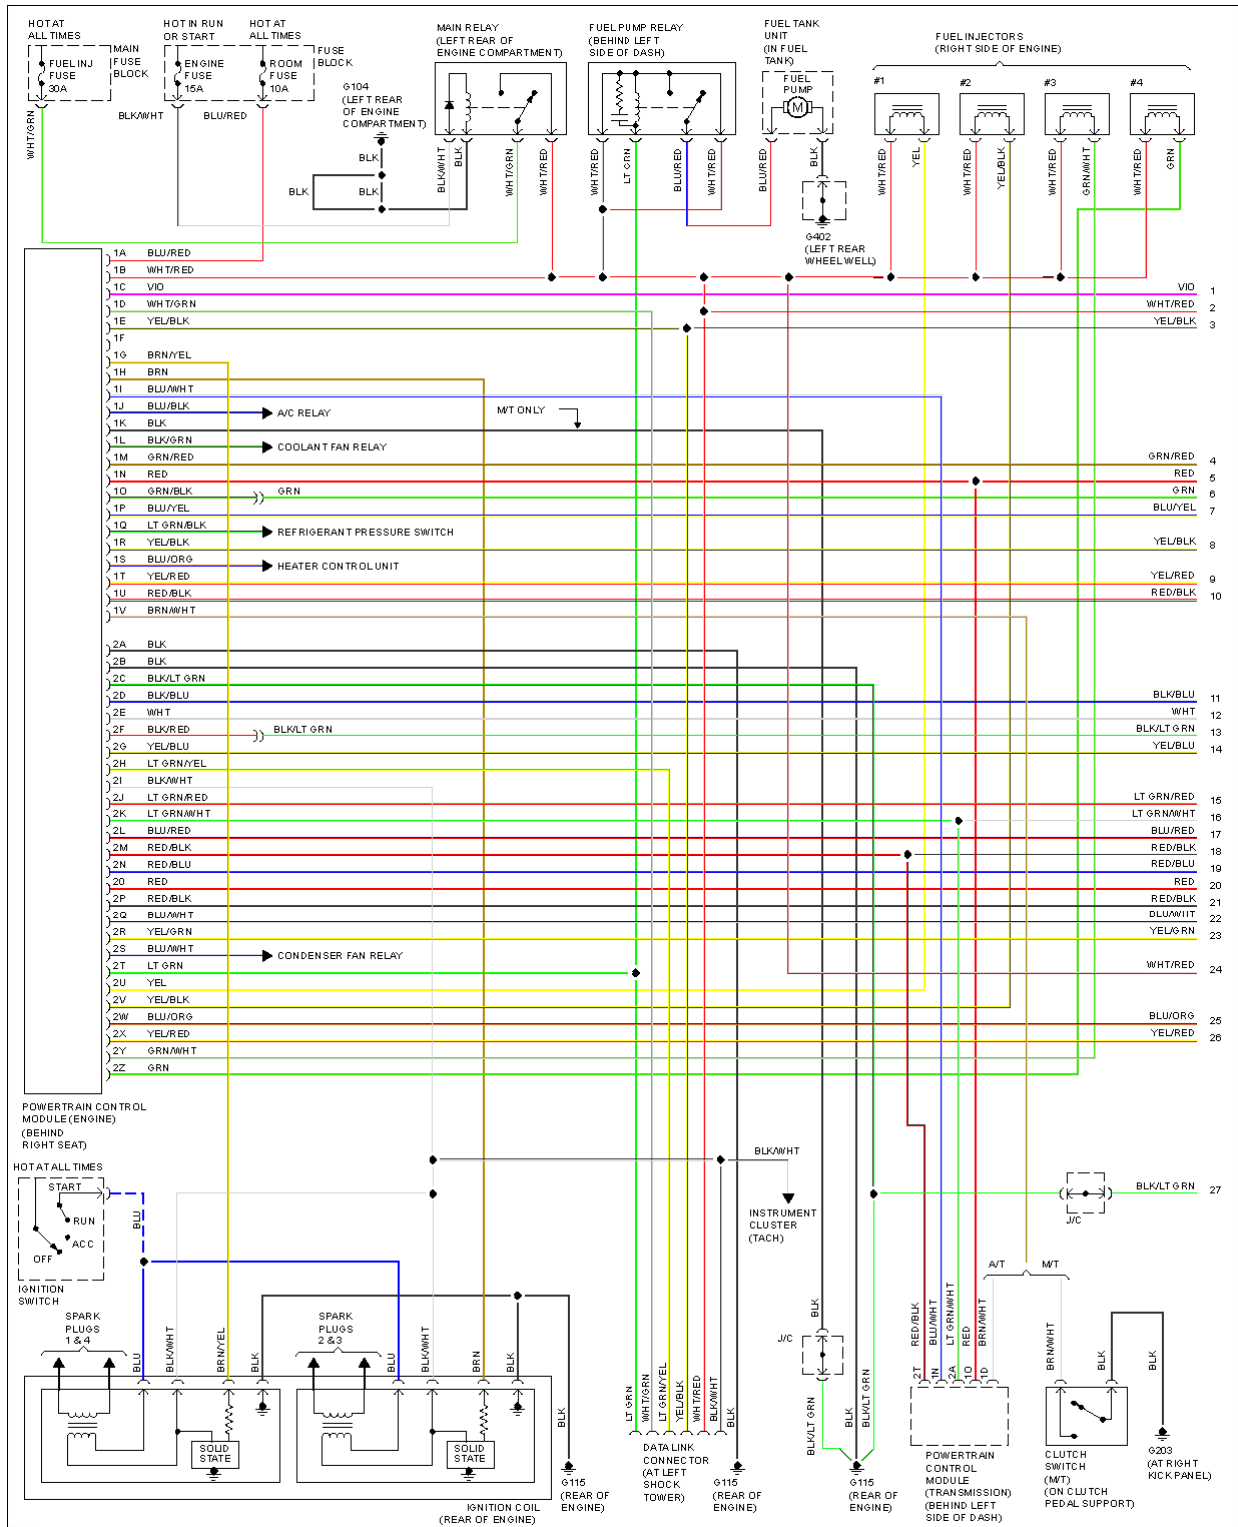

Fig. 3: Anti-lock Brake Circuits

COMPUTER DATA LINES

1994 Mazda MX-5 Miata

1994 System Wiring Diagrams Mazda - Miata

Fig. 4: Data Link Connector Circuit

COOLING FAN

1994 Mazda MX-5 Miata

1994 System Wiring Diagrams Mazda - Miata

Fig. 5: Cooling Fan Circuit

CRUISE CONTROL

1994 Mazda MX-5 Miata

1994 System Wiring Diagrams Mazda - Miata

Fig. 6: Cruise Control Circuit

DEFOGGERS

1994 Mazda MX-5 Miata

1994 System Wiring Diagrams Mazda - Miata

Fig. 7: Defogger Circuit

ENGINE PERFORMANCE

1.8L

1994 Mazda MX-5 Miata

1994 System Wiring Diagrams Mazda - Miata

1994 Mazda MX-5 Miata

1994 System Wiring Diagrams Mazda - Miata

Fig. 8: 1.8L, Engine Performance Circuits (1 of 2)

1994 Mazda MX-5 Miata

1994 System Wiring Diagrams Mazda - Miata

Fig. 9: 1.8L, Engine Performance Circuits (2 of 2)

EXTERIOR LIGHTS

1994 Mazda MX-5 Miata

1994 System Wiring Diagrams Mazda - Miata

1994 Mazda MX-5 Miata