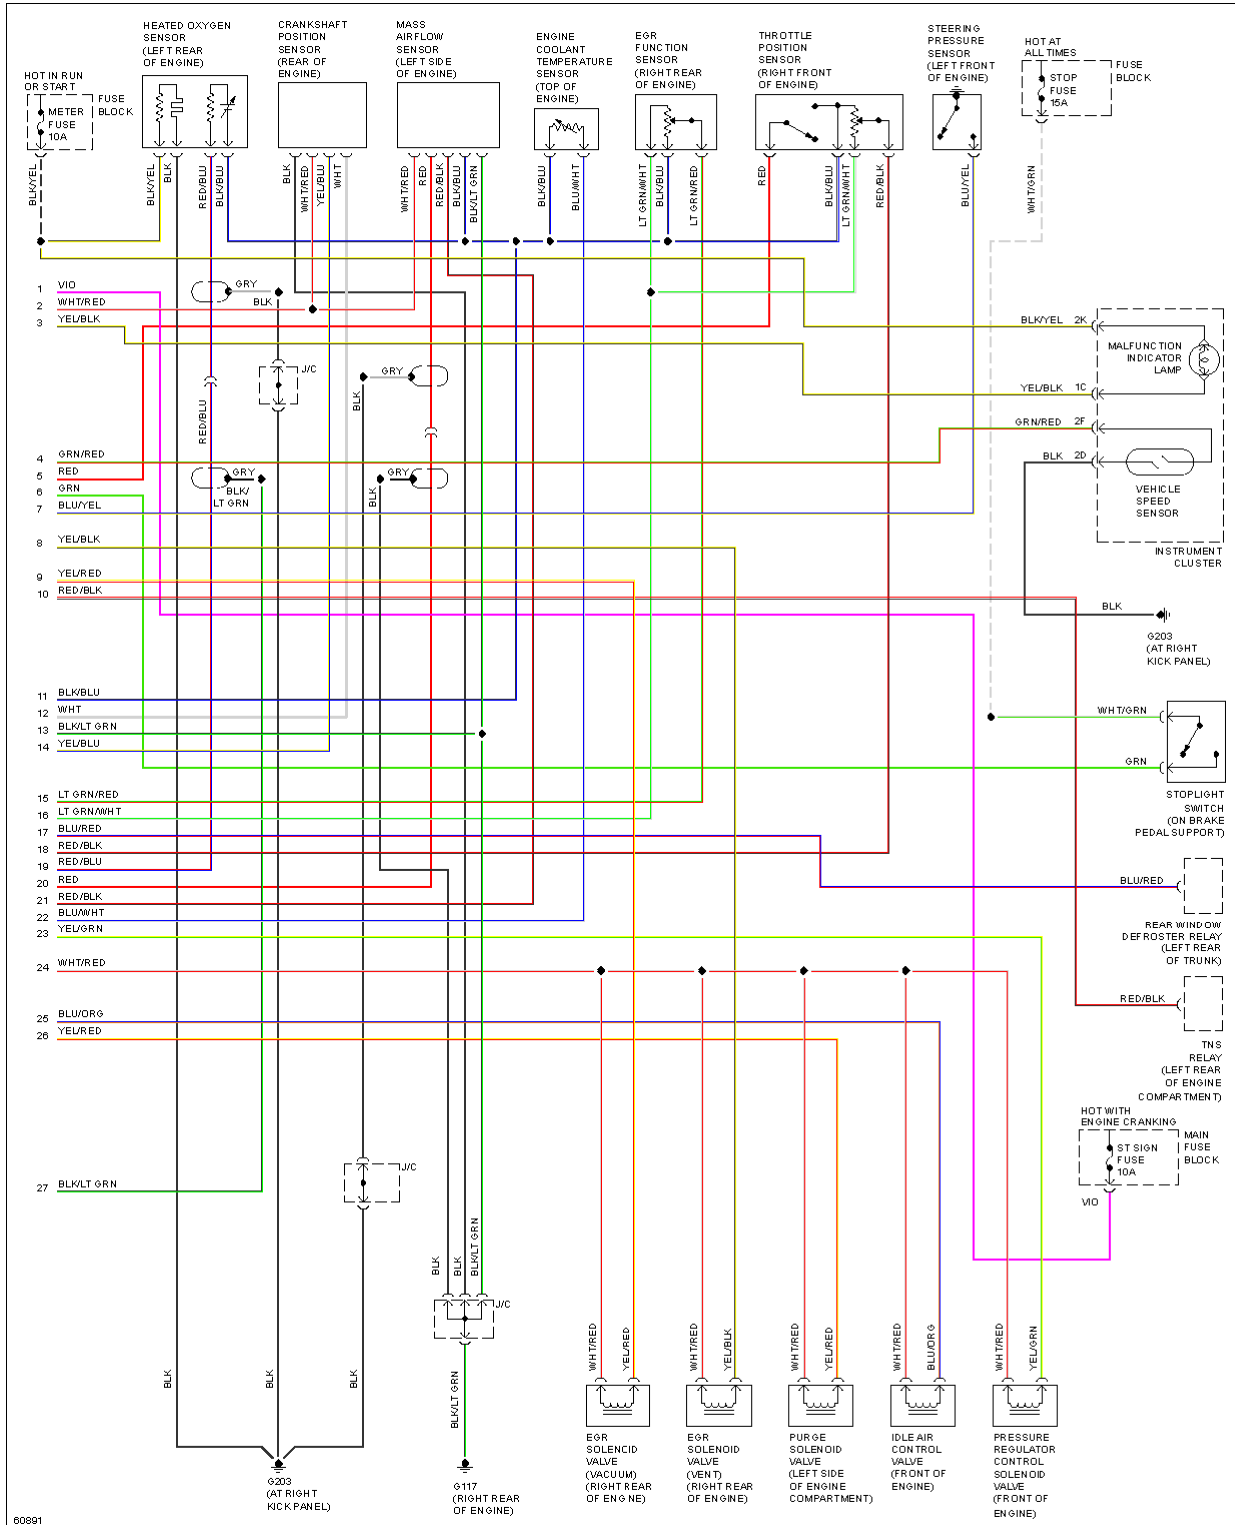

Fig. 7: Defogger Circuit

ENGINE PERFORMANCE

1.8L

1994 Mazda MX-5 Miata

1994 System Wiring Diagrams Mazda - Miata

1994 Mazda MX-5 Miata

1994 System Wiring Diagrams Mazda - Miata

Fig. 8: 1.8L, Engine Performance Circuits (1 of 2)

1994 Mazda MX-5 Miata

1994 System Wiring Diagrams Mazda - Miata

Fig. 9: 1.8L, Engine Performance Circuits (2 of 2)

EXTERIOR LIGHTS

1994 Mazda MX-5 Miata

1994 System Wiring Diagrams Mazda - Miata

1994 Mazda MX-5 Miata

1994 System Wiring Diagrams Mazda - Miata

Fig. 10: Exterior Light Circuit, W/ DRL

1994 Mazda MX-5 Miata

1994 System Wiring Diagrams Mazda - Miata

Fig. 11: Exterior Light Circuit, W/O DRL

GROUND DISTRIBUTION

1994 Mazda MX-5 Miata

1994 System Wiring Diagrams Mazda - Miata

1994 Mazda MX-5 Miata

1994 System Wiring Diagrams Mazda - Miata

Fig. 12: Ground Distribution Circuit (1 of 2)

1994 Mazda MX-5 Miata

1994 System Wiring Diagrams Mazda - Miata