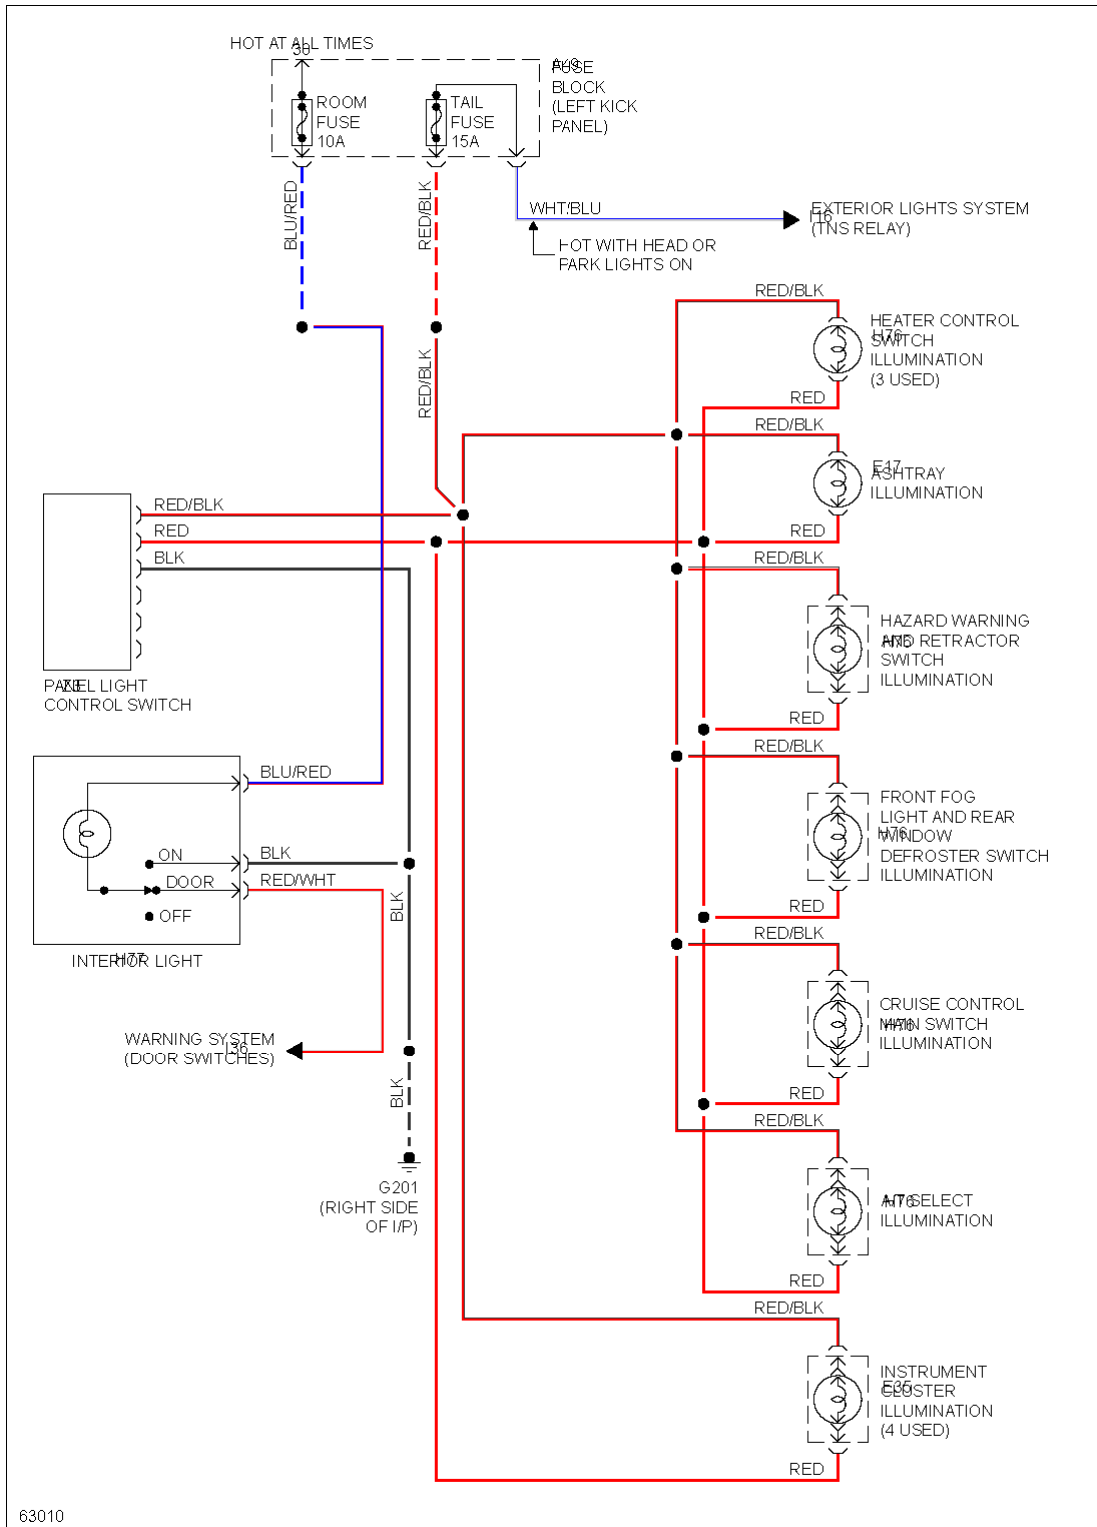

Fig. 13: Ground Distribution Circuit (2 of 2)

HEADLIGHTS

1994 Mazda MX-5 Miata

1994 System Wiring Diagrams Mazda - Miata

Fig. 14: Headlight Circuit

HORN

1994 Mazda MX-5 Miata

1994 System Wiring Diagrams Mazda - Miata

Fig. 15: Horn Circuit

INSTRUMENT CLUSTER

1994 Mazda MX-5 Miata

1994 System Wiring Diagrams Mazda - Miata

Fig. 16: Instrument Cluster Circuit

INTERIOR LIGHTS

1994 Mazda MX-5 Miata

1994 System Wiring Diagrams Mazda - Miata

Fig. 17: Interior Light Circuit

POWER ANTENNA

1994 Mazda MX-5 Miata

1994 System Wiring Diagrams Mazda - Miata

Fig. 18: Power Antenna Circuit

POWER DISTRIBUTION

1994 Mazda MX-5 Miata

1994 System Wiring Diagrams Mazda - Miata

1994 Mazda MX-5 Miata

1994 System Wiring Diagrams Mazda - Miata

Fig. 19: Power Distribution Circuit (1 of 3)

1994 Mazda MX-5 Miata

1994 System Wiring Diagrams Mazda - Miata

1994 Mazda MX-5 Miata

1994 System Wiring Diagrams Mazda - Miata