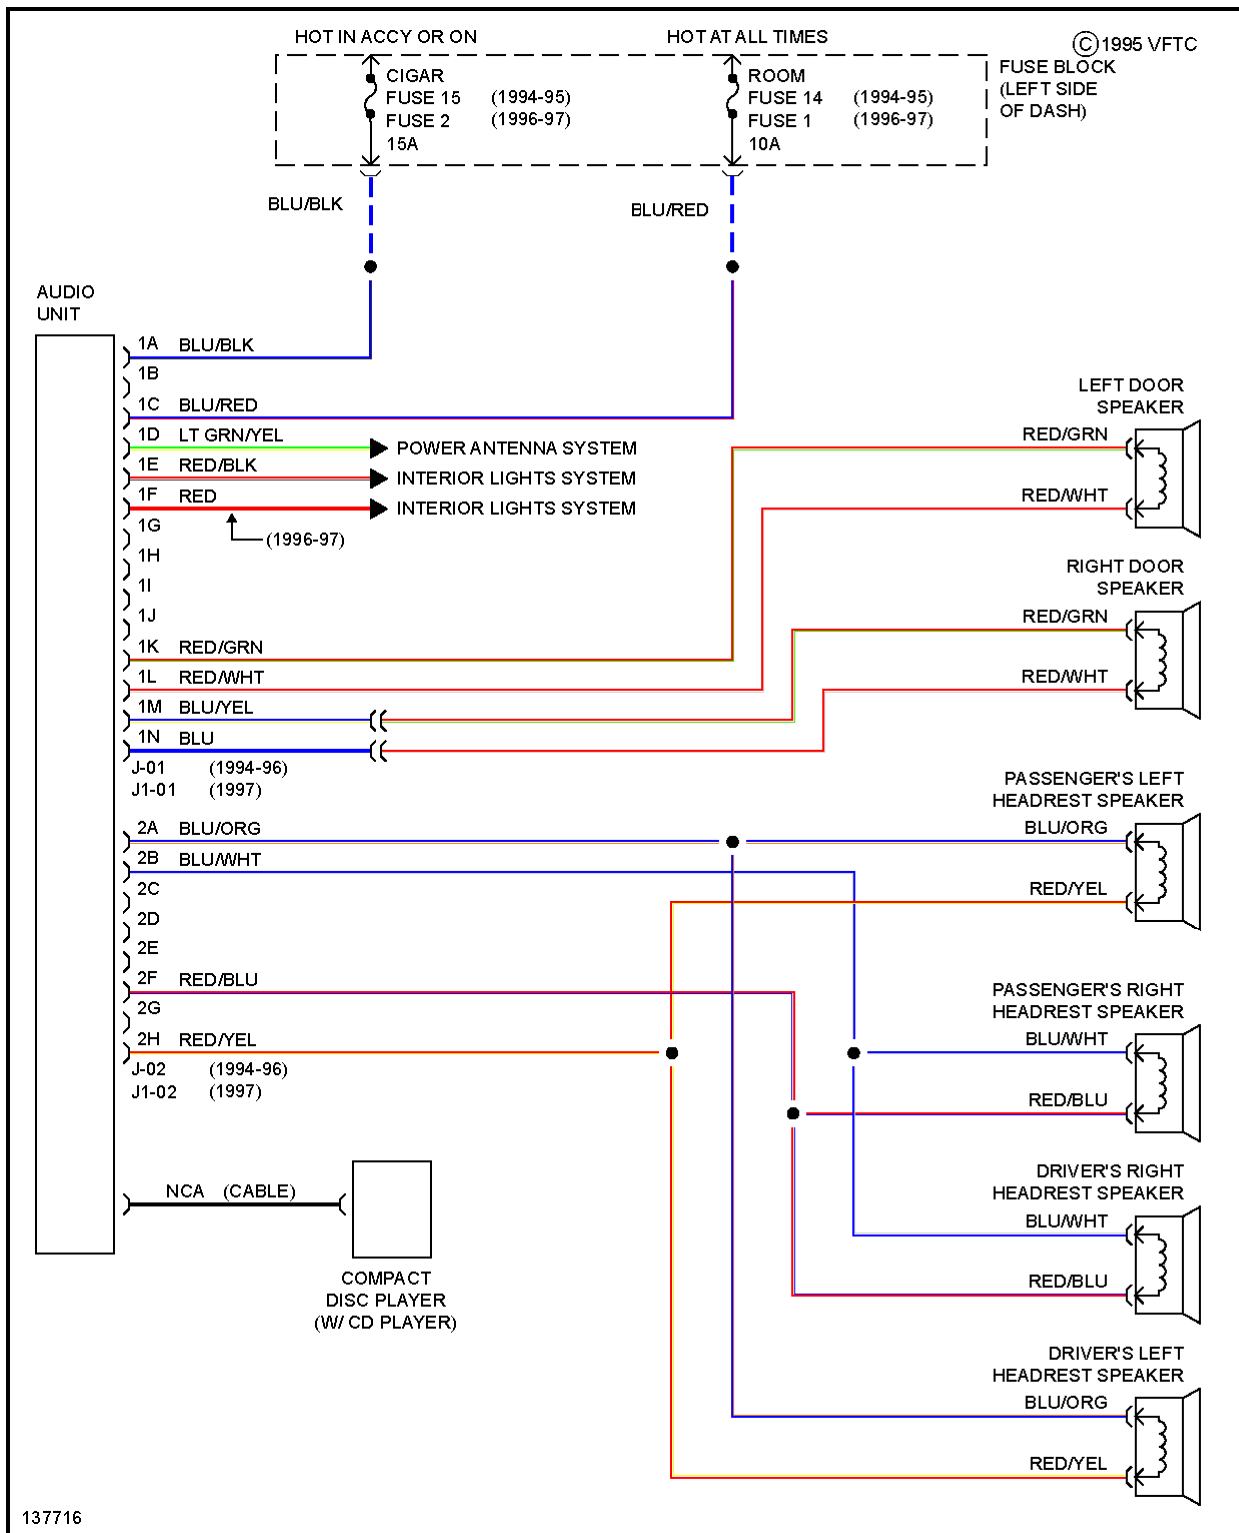

Fig. 20: Power Distribution Circuit (2 of 3)

1994 Mazda MX-5 Miata

1994 System Wiring Diagrams Mazda - Miata

Fig. 21: Power Distribution Circuit (3 of 3)

POWER MIRRORS

1994 Mazda MX-5 Miata

1994 System Wiring Diagrams Mazda - Miata

Fig. 22: Power Mirror Circuit

POWER WINDOWS

1994 Mazda MX-5 Miata

1994 System Wiring Diagrams Mazda - Miata

62997

Fig. 23: Power Window Circuit

RADIO

1994 Mazda MX-5 Miata

1994 System Wiring Diagrams Mazda - Miata

1994 Mazda MX-5 Miata

1994 System Wiring Diagrams Mazda - Miata

Fig. 24: Base Radio

1994 Mazda MX-5 Miata

1994 System Wiring Diagrams Mazda - Miata

Fig. 25: Premium Sound Radio Circuit

SHIFT INTERLOCKS

1994 Mazda MX-5 Miata

1994 System Wiring Diagrams Mazda - Miata

Fig. 26: Shift Interlock Circuit

STARTING/CHARGING

1994 Mazda MX-5 Miata

1994 System Wiring Diagrams Mazda - Miata

1994 Mazda MX-5 Miata