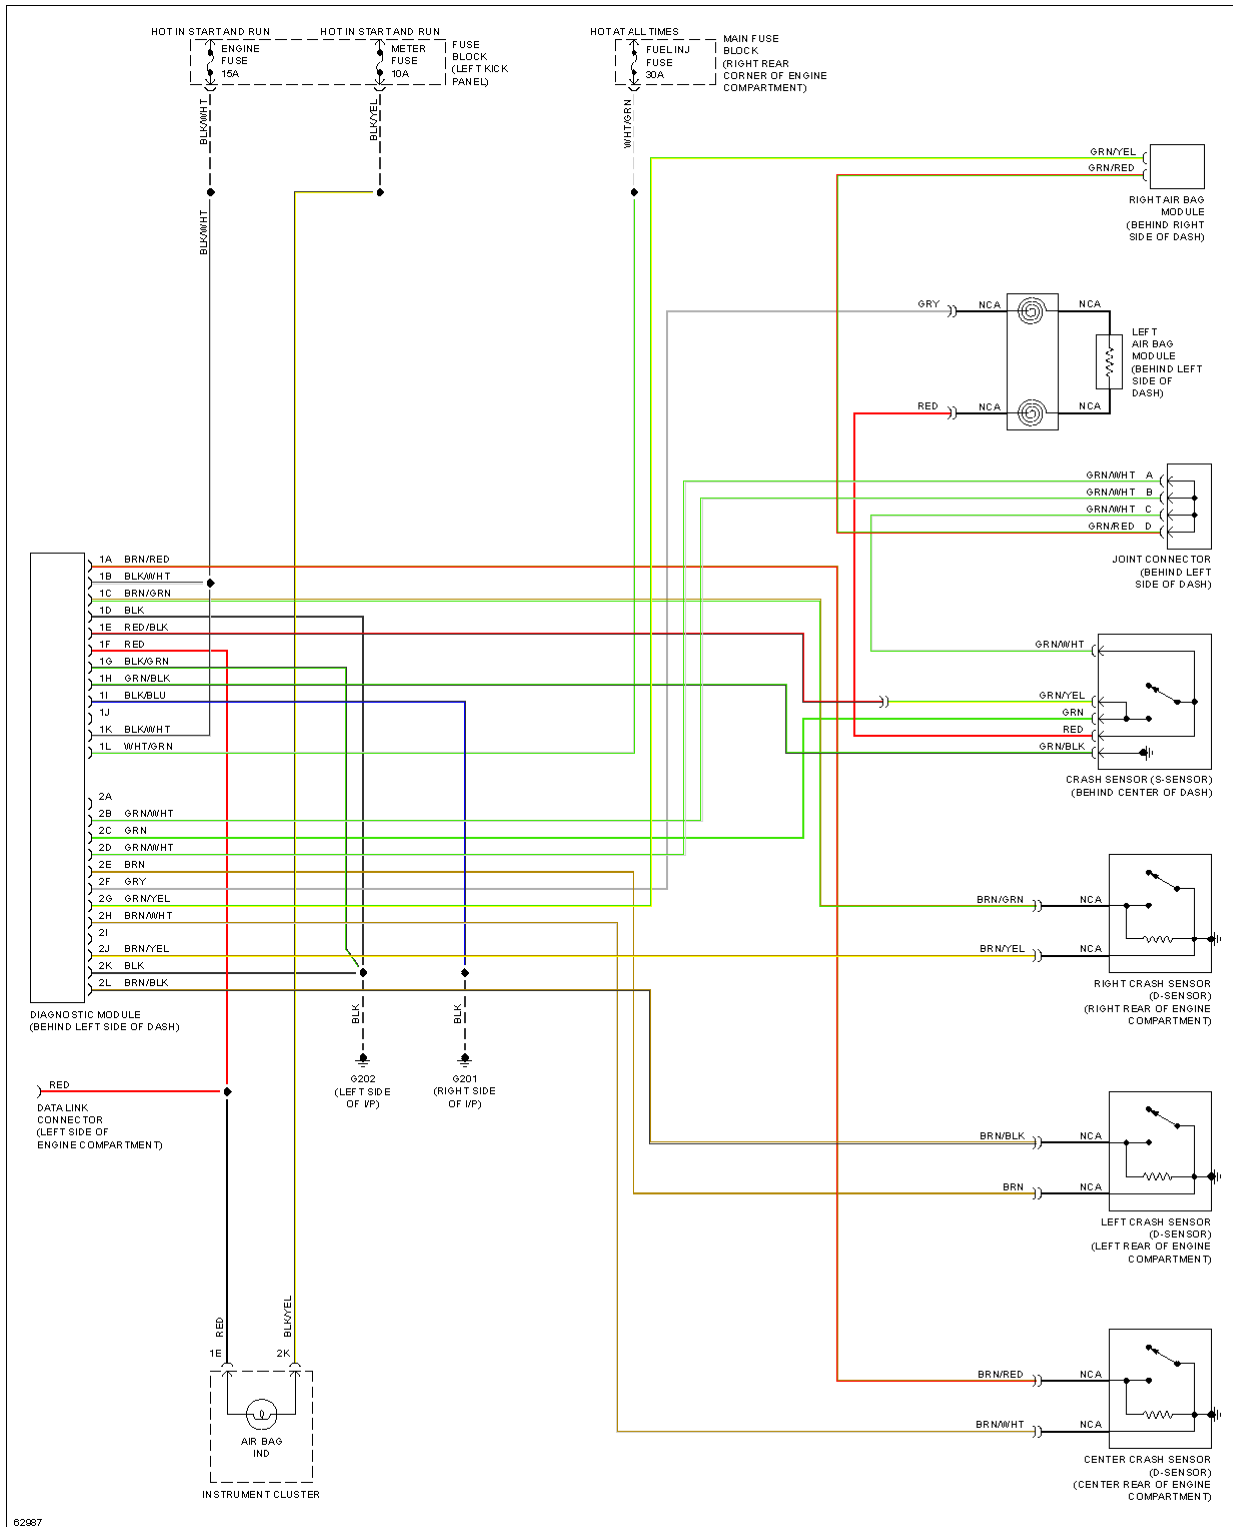

SHIFT INTERLOCKS

1994 Mazda MX-5 Miata

1994 System Wiring Diagrams Mazda - Miata

Fig. 26: Shift Interlock Circuit

STARTING/CHARGING

1994 Mazda MX-5 Miata

1994 System Wiring Diagrams Mazda - Miata

1994 Mazda MX-5 Miata

1994 System Wiring Diagrams Mazda - Miata

Fig. 27: Charging Circuit

1994 Mazda MX-5 Miata

1994 System Wiring Diagrams Mazda - Miata

1994 Mazda MX-5 Miata

1994 System Wiring Diagrams Mazda - Miata

Fig. 28: Starting Circuit, A/T

1994 Mazda MX-5 Miata

1994 System Wiring Diagrams Mazda - Miata

Fig. 29: Starting Circuit, M/T

SUPPLEMENTAL RESTRAINTS

1994 Mazda MX-5 Miata

1994 System Wiring Diagrams Mazda - Miata

Fig. 30: Supplemental Restraint Circuit

TRANSMISSION

1994 Mazda MX-5 Miata

1994 System Wiring Diagrams Mazda - Miata

Fig. 31: Transmission Circuit

WARNING SYSTEMS

1994 Mazda MX-5 Miata

1994 System Wiring Diagrams Mazda - Miata

Fig. 32: Warning System Circuits