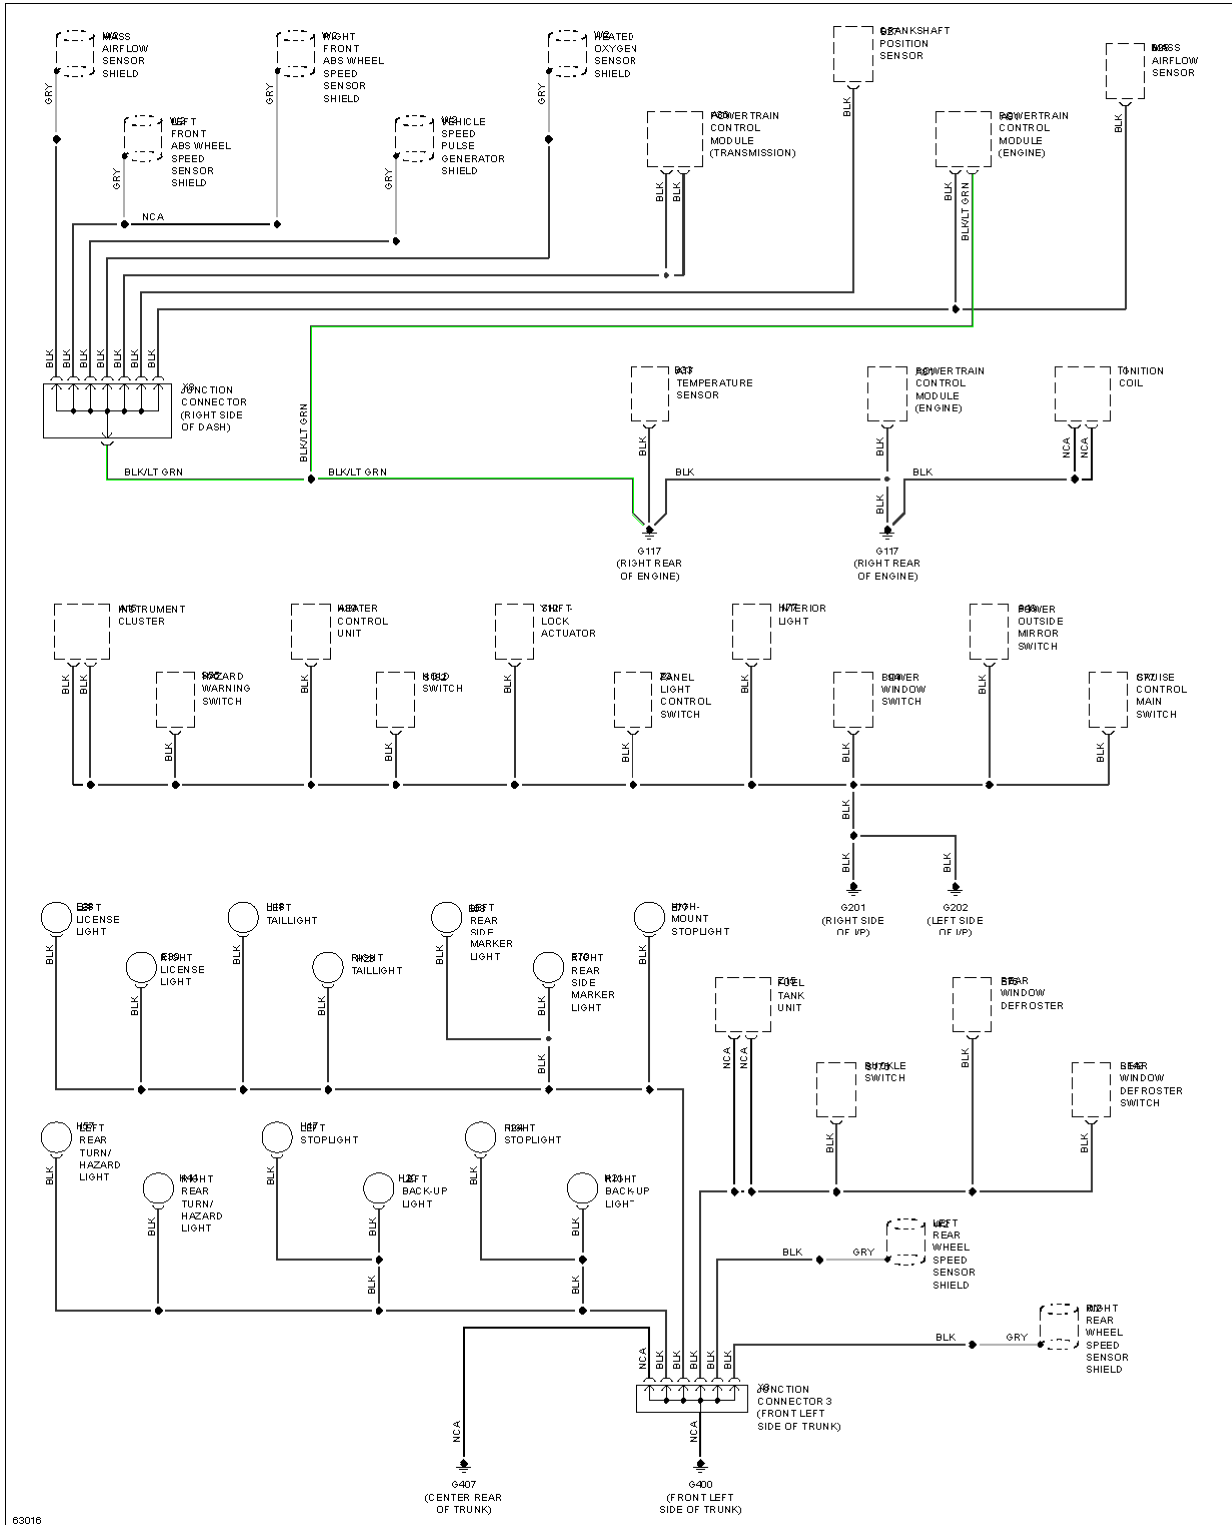

1994 System Wiring Diagrams Mazda - Miata

Fig. 10: Exterior Light Circuit, W/ DRL

1994 Mazda MX-5 Miata

1994 System Wiring Diagrams Mazda - Miata

Fig. 11: Exterior Light Circuit, W/O DRL

GROUND DISTRIBUTION

1994 Mazda MX-5 Miata

1994 System Wiring Diagrams Mazda - Miata

1994 Mazda MX-5 Miata

1994 System Wiring Diagrams Mazda - Miata

Fig. 12: Ground Distribution Circuit (1 of 2)

1994 Mazda MX-5 Miata

1994 System Wiring Diagrams Mazda - Miata

Fig. 13: Ground Distribution Circuit (2 of 2)

HEADLIGHTS

1994 Mazda MX-5 Miata

1994 System Wiring Diagrams Mazda - Miata

Fig. 14: Headlight Circuit

HORN

1994 Mazda MX-5 Miata

1994 System Wiring Diagrams Mazda - Miata