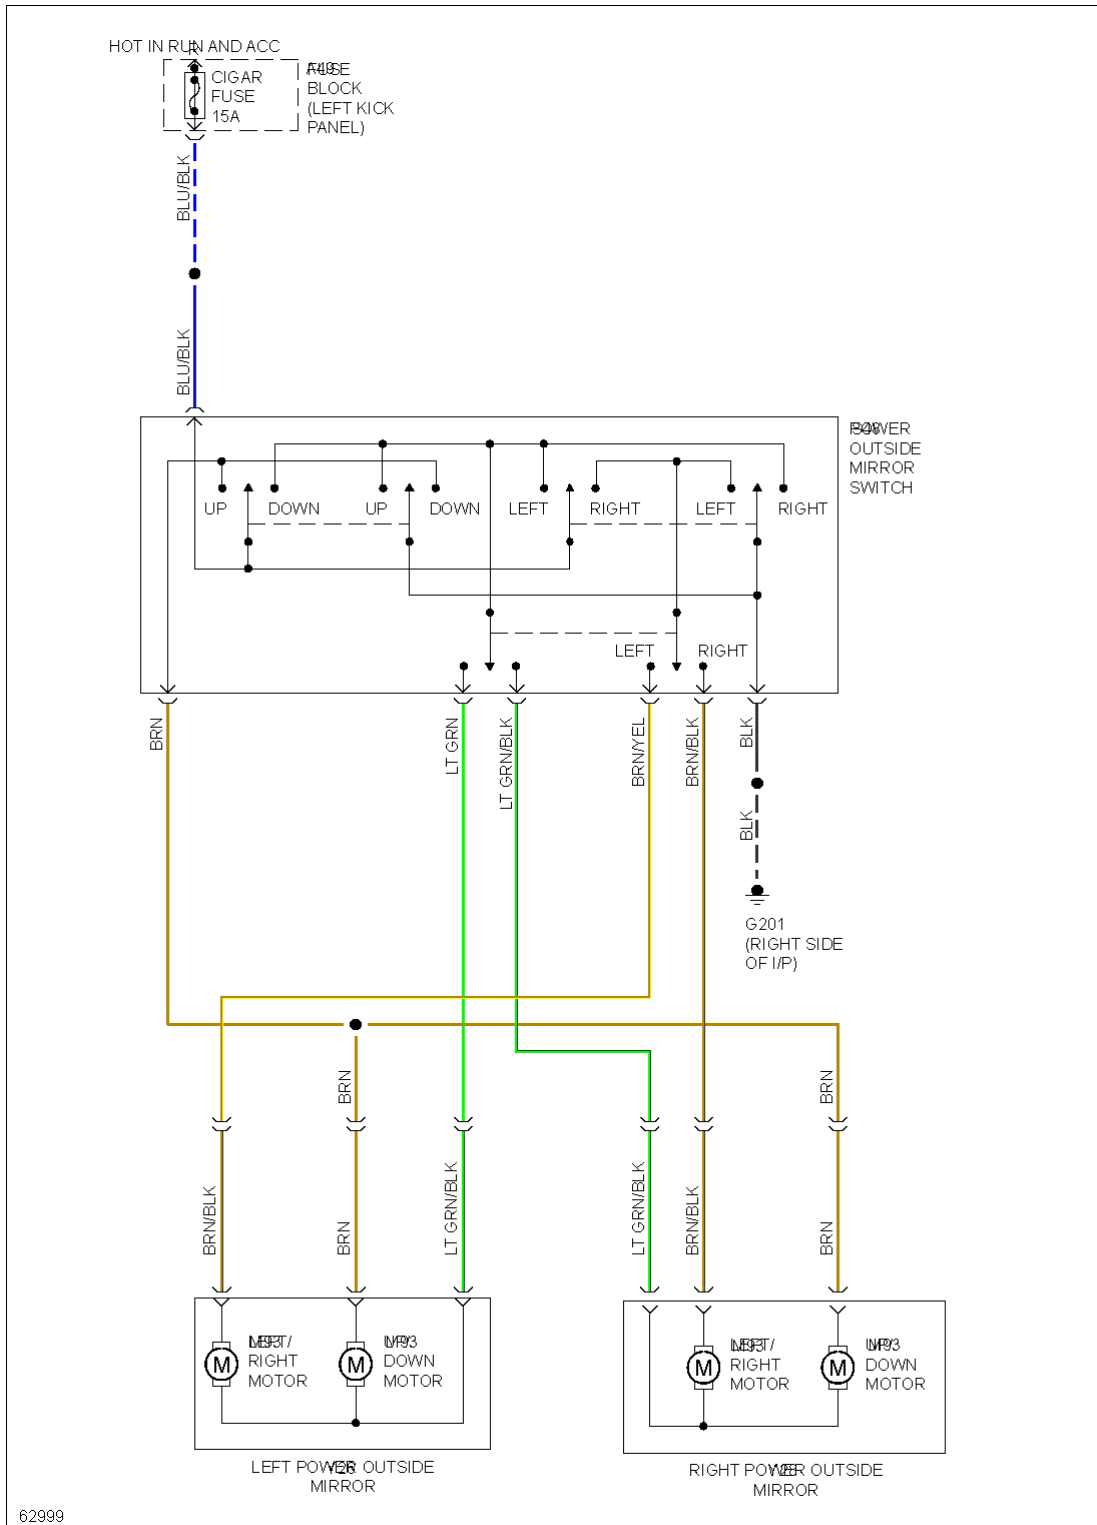

1994 Mazda MX-5 Miata

1994 System Wiring Diagrams Mazda - Miata

Fig. 19: Power Distribution Circuit (1 of 3)

1994 Mazda MX-5 Miata

1994 System Wiring Diagrams Mazda - Miata

1994 Mazda MX-5 Miata

1994 System Wiring Diagrams Mazda - Miata

Fig. 20: Power Distribution Circuit (2 of 3)

1994 Mazda MX-5 Miata

1994 System Wiring Diagrams Mazda - Miata

Fig. 21: Power Distribution Circuit (3 of 3)

POWER MIRRORS

1994 Mazda MX-5 Miata

1994 System Wiring Diagrams Mazda - Miata

Fig. 22: Power Mirror Circuit

POWER WINDOWS

1994 Mazda MX-5 Miata

1994 System Wiring Diagrams Mazda - Miata

62997

Fig. 23: Power Window Circuit

RADIO

1994 Mazda MX-5 Miata