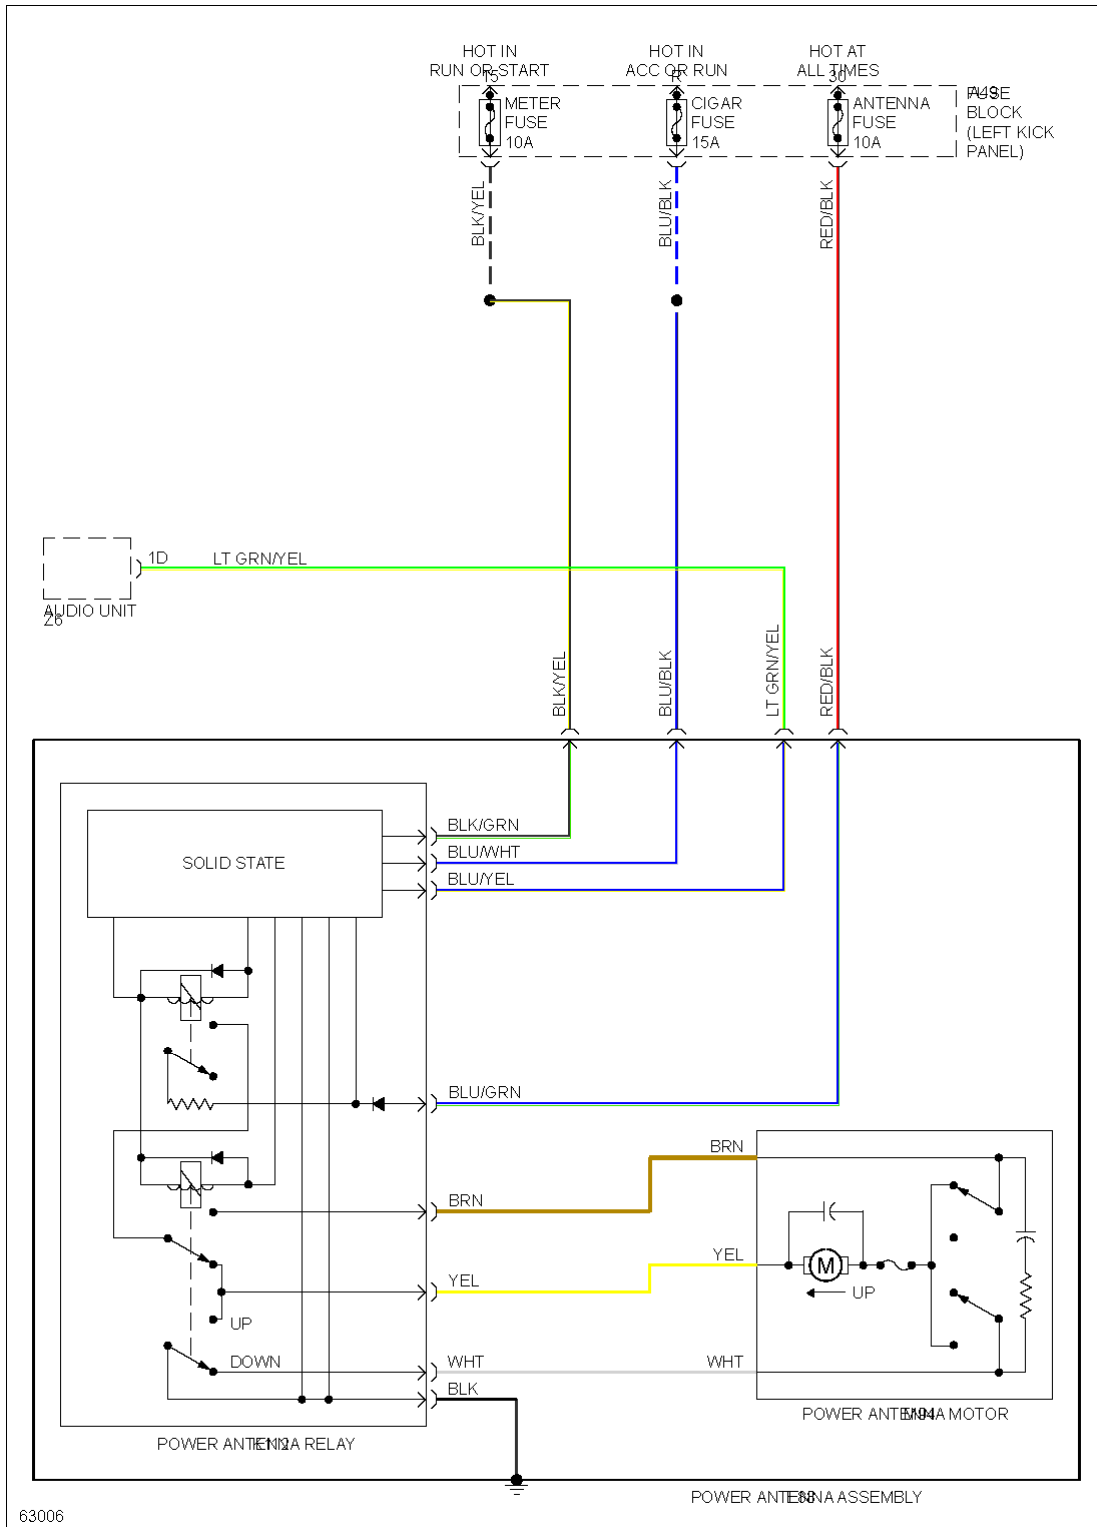

Fig. 15: Horn Circuit

INSTRUMENT CLUSTER

1994 Mazda MX-5 Miata

1994 System Wiring Diagrams Mazda - Miata

Fig. 16: Instrument Cluster Circuit

INTERIOR LIGHTS

1994 Mazda MX-5 Miata

1994 System Wiring Diagrams Mazda - Miata

Fig. 17: Interior Light Circuit

POWER ANTENNA

1994 Mazda MX-5 Miata

1994 System Wiring Diagrams Mazda - Miata

Fig. 18: Power Antenna Circuit

POWER DISTRIBUTION

1994 Mazda MX-5 Miata

1994 System Wiring Diagrams Mazda - Miata

1994 Mazda MX-5 Miata

1994 System Wiring Diagrams Mazda - Miata

Fig. 19: Power Distribution Circuit (1 of 3)

1994 Mazda MX-5 Miata

1994 System Wiring Diagrams Mazda - Miata

1994 Mazda MX-5 Miata

1994 System Wiring Diagrams Mazda - Miata

Fig. 20: Power Distribution Circuit (2 of 3)

1994 Mazda MX-5 Miata

1994 System Wiring Diagrams Mazda - Miata

Fig. 21: Power Distribution Circuit (3 of 3)

POWER MIRRORS

1994 Mazda MX-5 Miata

1994 System Wiring Diagrams Mazda - Miata