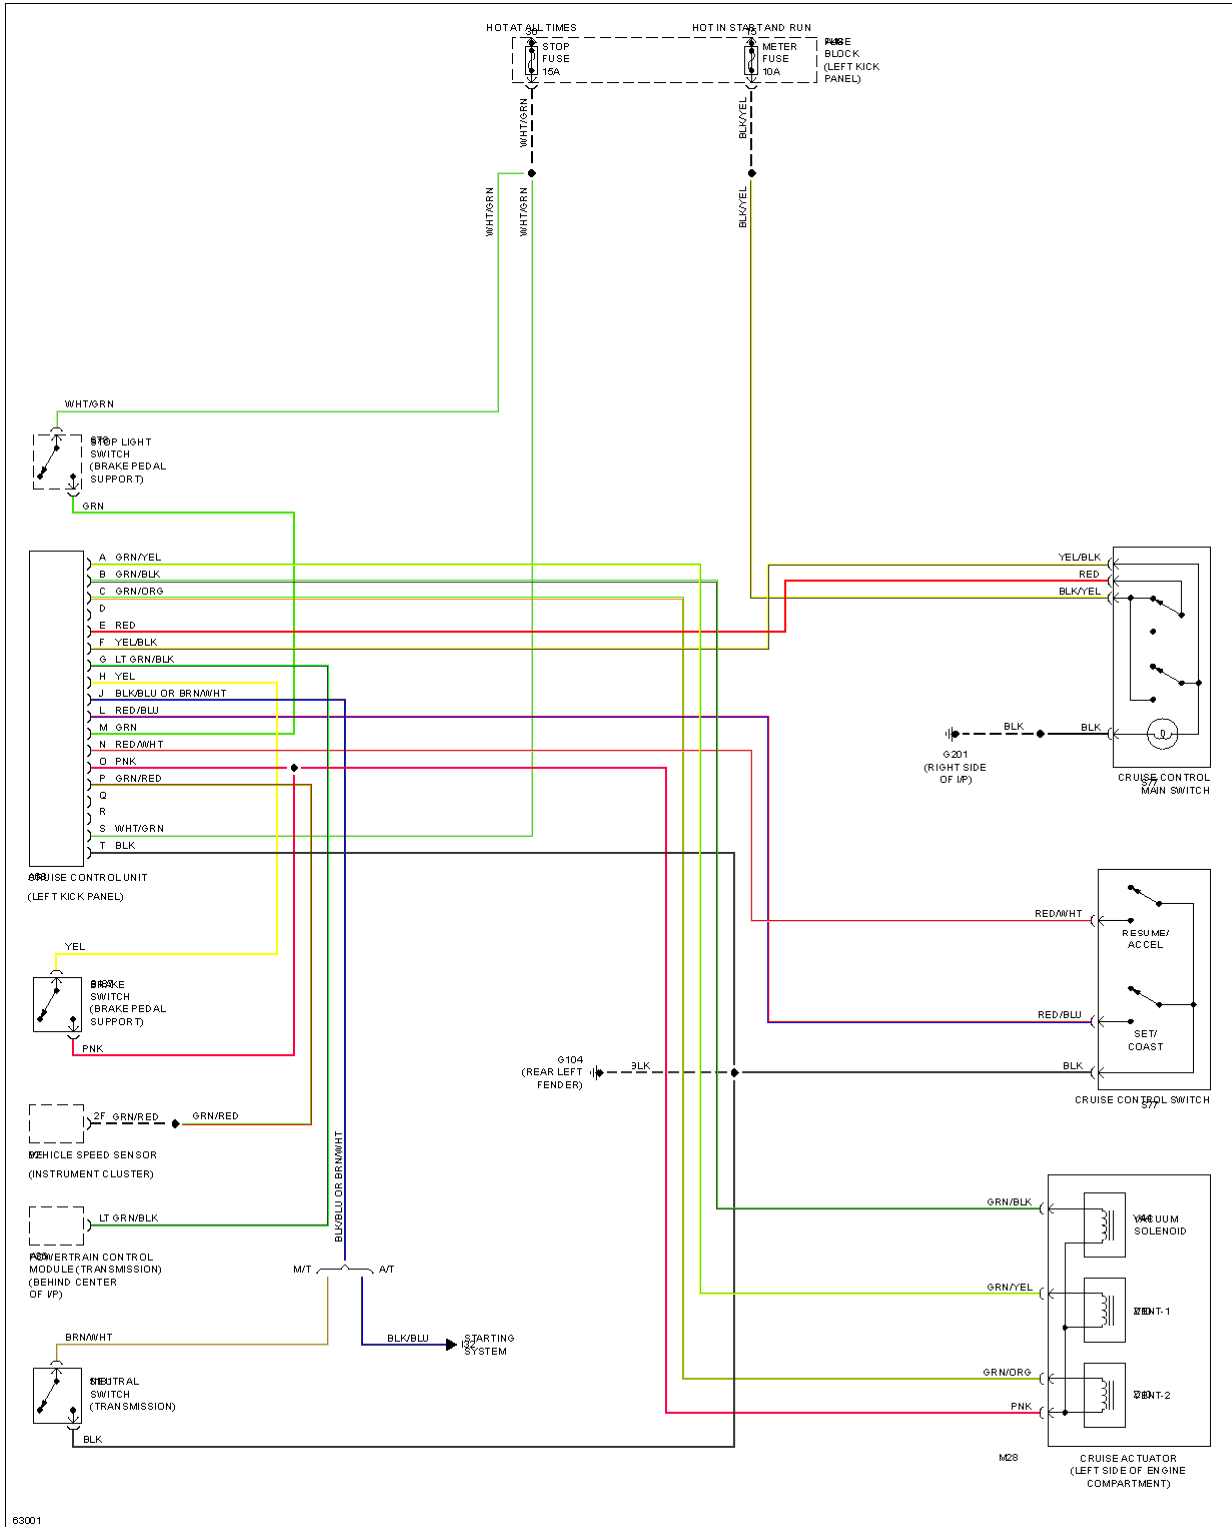

Fig. 3: Anti-lock Brake Circuits

COMPUTER DATA LINES

1994 Mazda MX-5 Miata

1994 System Wiring Diagrams Mazda - Miata

Fig. 4: Data Link Connector Circuit

COOLING FAN

1994 Mazda MX-5 Miata

1994 System Wiring Diagrams Mazda - Miata

Fig. 5: Cooling Fan Circuit

CRUISE CONTROL

1994 Mazda MX-5 Miata

1994 System Wiring Diagrams Mazda - Miata

Fig. 6: Cruise Control Circuit

DEFOGGERS

1994 Mazda MX-5 Miata

1994 System Wiring Diagrams Mazda - Miata

Fig. 7: Defogger Circuit

ENGINE PERFORMANCE

1.8L

1994 Mazda MX-5 Miata

1994 System Wiring Diagrams Mazda - Miata

1994 Mazda MX-5 Miata

1994 System Wiring Diagrams Mazda - Miata

Fig. 8: 1.8L, Engine Performance Circuits (1 of 2)

1994 Mazda MX-5 Miata

1994 System Wiring Diagrams Mazda - Miata

Fig. 9: 1.8L, Engine Performance Circuits (2 of 2)

EXTERIOR LIGHTS

1994 Mazda MX-5 Miata

1994 System Wiring Diagrams Mazda - Miata

1994 Mazda MX-5 Miata