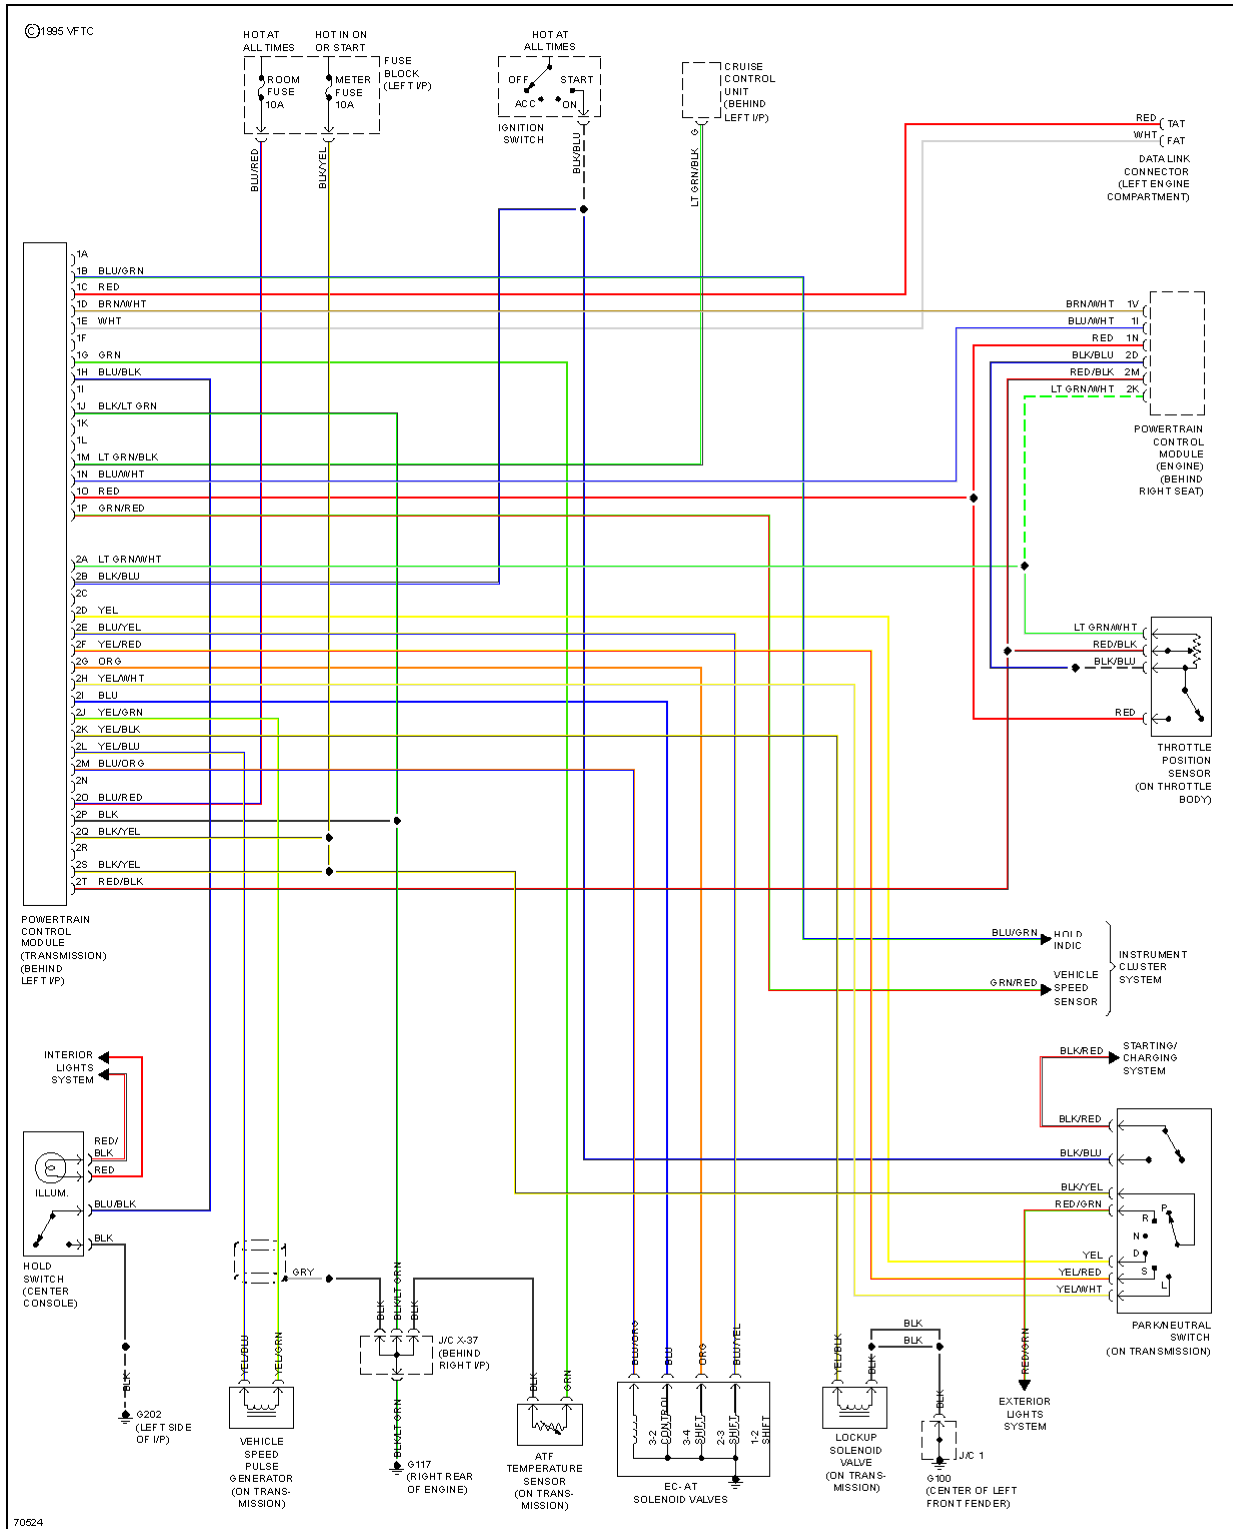

SHIFT INTERLOCKS

1994 Mazda MX-5 Miata

1994 System Wiring Diagrams Mazda - Miata

Fig. 26: Shift Interlock Circuit

STARTING/CHARGING

1994 Mazda MX-5 Miata

1994 System Wiring Diagrams Mazda - Miata

1994 Mazda MX-5 Miata

1994 Mazda MX-5 Miata

1994 System Wiring Diagrams Mazda - Miata

Fig. 29: Starting Circuit, M/T

SUPPLEMENTAL RESTRAINTS

1994 Mazda MX-5 Miata

1994 System Wiring Diagrams Mazda - Miata

Fig. 30: Supplemental Restraint Circuit

TRANSMISSION

1994 Mazda MX-5 Miata

1994 System Wiring Diagrams Mazda - Miata

Fig. 31: Transmission Circuit

WARNING SYSTEMS

1994 Mazda MX-5 Miata

1994 System Wiring Diagrams Mazda - Miata

Fig. 32: Warning System Circuits

WIPER/WASHER

1994 Mazda MX-5 Miata

1994 System Wiring Diagrams Mazda - Miata

1994 Mazda MX-5 Miata

1994 System Wiring Diagrams Mazda - Miata

Fig. 33: Wiper/Washer Circuit