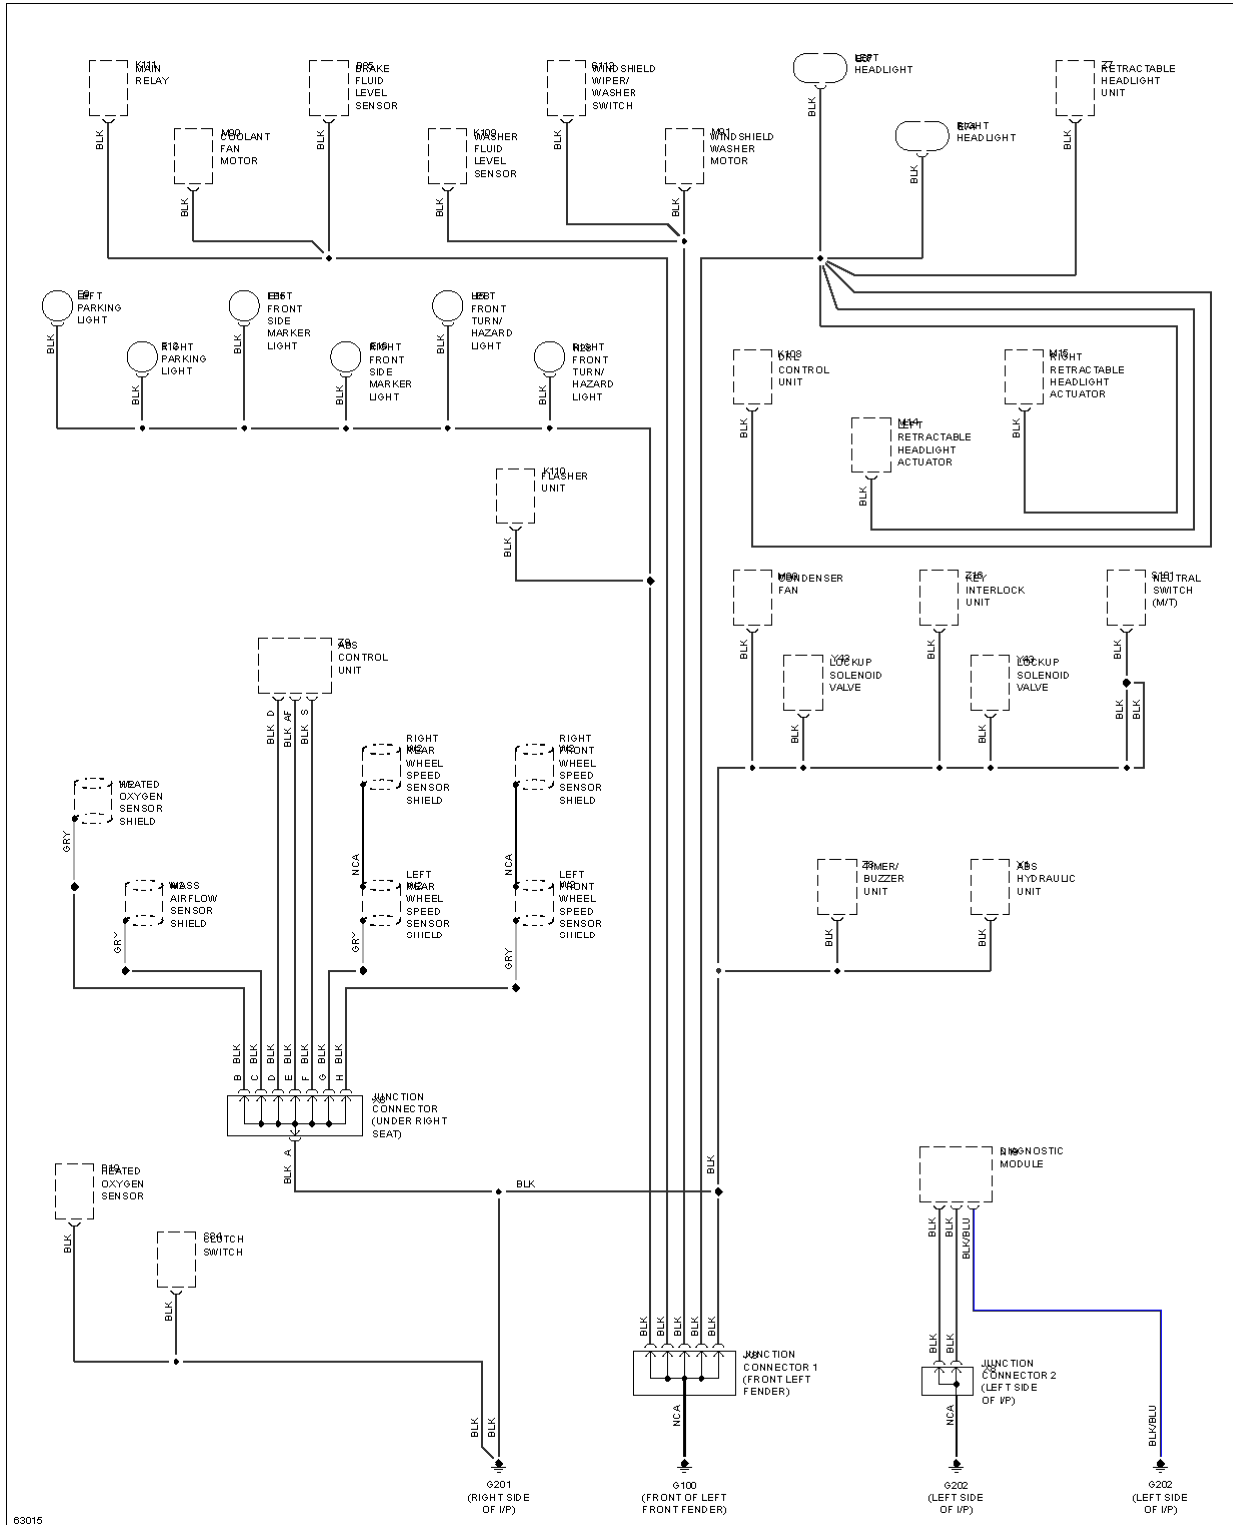

1994 System Wiring Diagrams Mazda - Miata

Fig. 10: Exterior Light Circuit, W/ DRL

1994 Mazda MX-5 Miata

1994 System Wiring Diagrams Mazda - Miata

Fig. 11: Exterior Light Circuit, W/O DRL

GROUND DISTRIBUTION

1994 Mazda MX-5 Miata

1994 System Wiring Diagrams Mazda - Miata

1994 Mazda MX-5 Miata

1994 System Wiring Diagrams Mazda - Miata

Fig. 12: Ground Distribution Circuit (1 of 2)

1994 Mazda MX-5 Miata

1994 System Wiring Diagrams Mazda - Miata