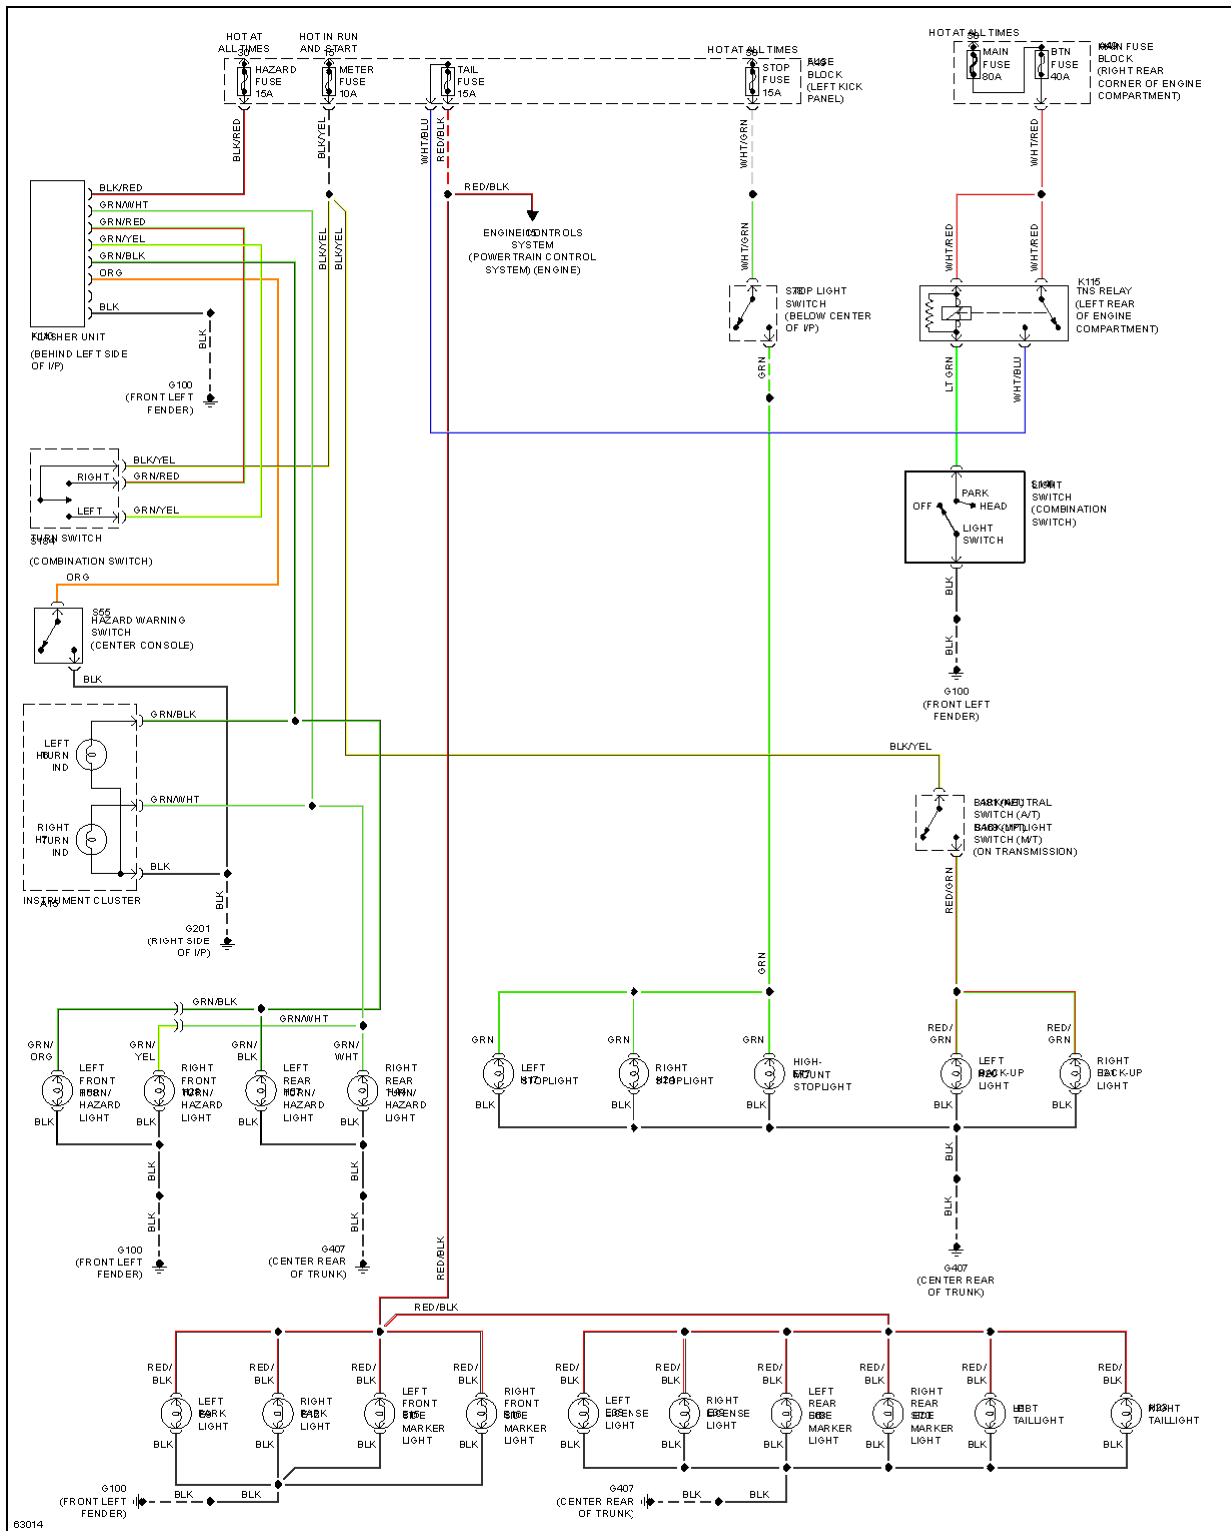

1994 Mazda MX-5 Miata

1994 System Wiring Diagrams Mazda - Miata

Fig. 9: 1.8L, Engine Performance Circuits (2 of 2)

EXTERIOR LIGHTS

1994 Mazda MX-5 Miata

1994 System Wiring Diagrams Mazda - Miata

1994 Mazda MX-5 Miata

1994 System Wiring Diagrams Mazda - Miata

Fig. 10: Exterior Light Circuit, W/ DRL

1994 Mazda MX-5 Miata

1994 System Wiring Diagrams Mazda - Miata

Fig. 11: Exterior Light Circuit, W/O DRL

GROUND DISTRIBUTION

1994 Mazda MX-5 Miata

1994 System Wiring Diagrams Mazda - Miata

1994 Mazda MX-5 Miata

1994 System Wiring Diagrams Mazda - Miata

Fig. 12: Ground Distribution Circuit (1 of 2)

1994 Mazda MX-5 Miata

1994 System Wiring Diagrams Mazda - Miata