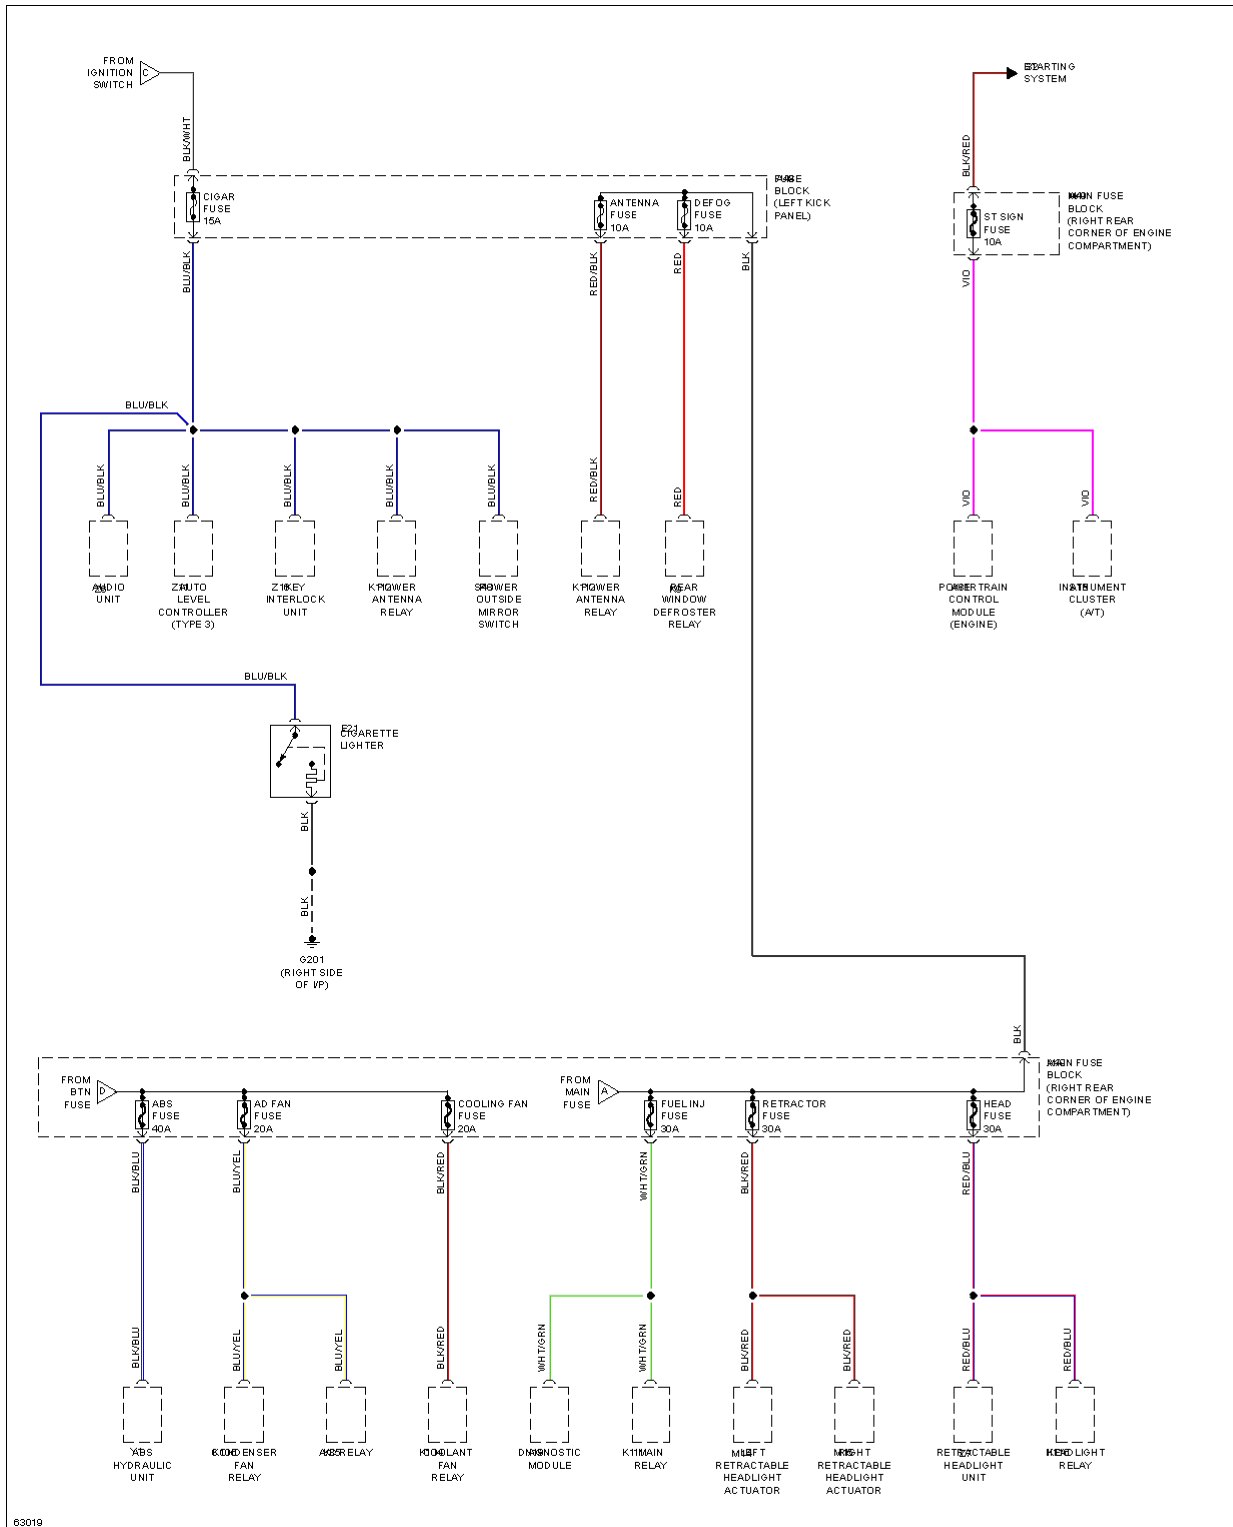

1994 Mazda MX-5 Miata

1994 System Wiring Diagrams Mazda - Miata

Fig. 19: Power Distribution Circuit (1 of 3)

1994 Mazda MX-5 Miata

1994 System Wiring Diagrams Mazda - Miata

1994 Mazda MX-5 Miata

1994 System Wiring Diagrams Mazda - Miata

Fig. 20: Power Distribution Circuit (2 of 3)

1994 Mazda MX-5 Miata

1994 System Wiring Diagrams Mazda - Miata

Fig. 21: Power Distribution Circuit (3 of 3)

POWER MIRRORS

1994 Mazda MX-5 Miata

1994 System Wiring Diagrams Mazda - Miata

Fig. 22: Power Mirror Circuit

POWER WINDOWS

1994 Mazda MX-5 Miata

1994 System Wiring Diagrams Mazda - Miata

62997

Fig. 23: Power Window Circuit

RADIO

1994 Mazda MX-5 Miata

1994 System Wiring Diagrams Mazda - Miata

1994 Mazda MX-5 Miata

1994 System Wiring Diagrams Mazda - Miata

Fig. 24: Base Radio

1994 Mazda MX-5 Miata

1994 System Wiring Diagrams Mazda - Miata

Fig. 25: Premium Sound Radio Circuit