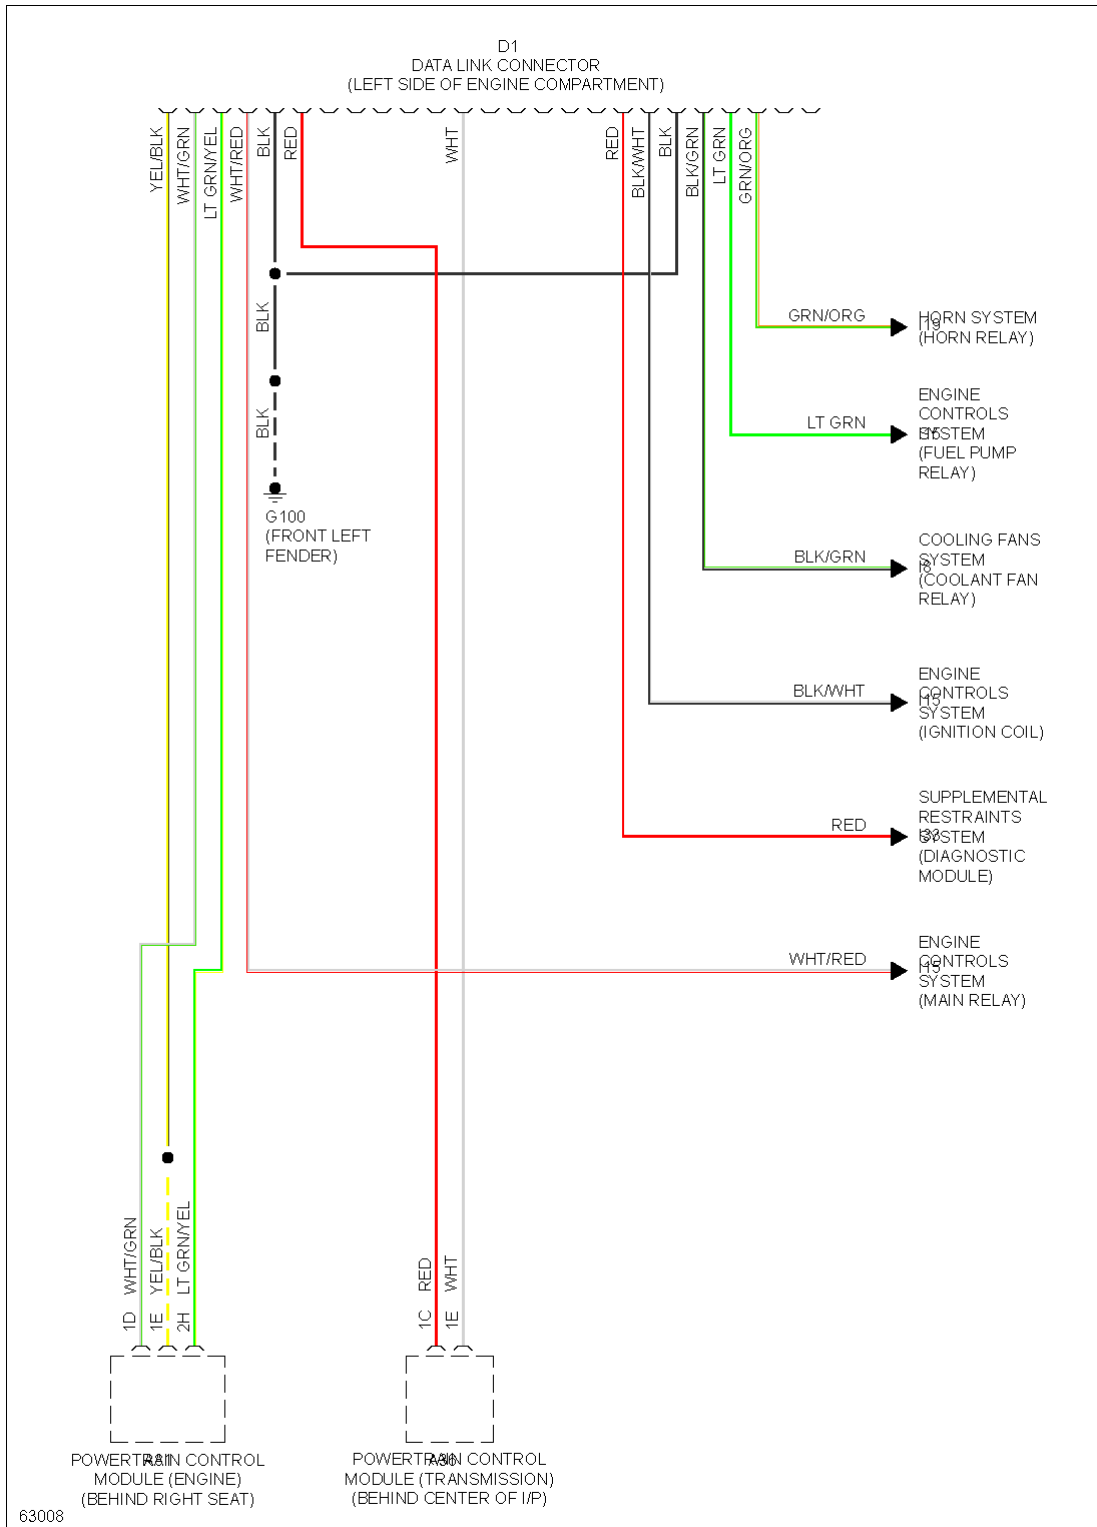

1994 System Wiring Diagrams Mazda - Miata

Fig. 1: A/C Circuit

1994 Mazda MX-5 Miata

1994 System Wiring Diagrams Mazda - Miata

Fig. 2: Heater Circuit

ANTI-LOCK BRAKES

1994 Mazda MX-5 Miata

1994 System Wiring Diagrams Mazda - Miata

Fig. 3: Anti-lock Brake Circuits

COMPUTER DATA LINES

1994 Mazda MX-5 Miata

1994 System Wiring Diagrams Mazda - Miata

Fig. 4: Data Link Connector Circuit

COOLING FAN

1994 Mazda MX-5 Miata

1994 System Wiring Diagrams Mazda - Miata

Fig. 5: Cooling Fan Circuit

CRUISE CONTROL

1994 Mazda MX-5 Miata

1994 System Wiring Diagrams Mazda - Miata

Fig. 6: Cruise Control Circuit

DEFOGGERS

1994 Mazda MX-5 Miata

1994 System Wiring Diagrams Mazda - Miata

Fig. 7: Defogger Circuit

ENGINE PERFORMANCE

1.8L

1994 Mazda MX-5 Miata

1994 System Wiring Diagrams Mazda - Miata

1994 Mazda MX-5 Miata

1994 System Wiring Diagrams Mazda - Miata

Fig. 8: 1.8L, Engine Performance Circuits (1 of 2)