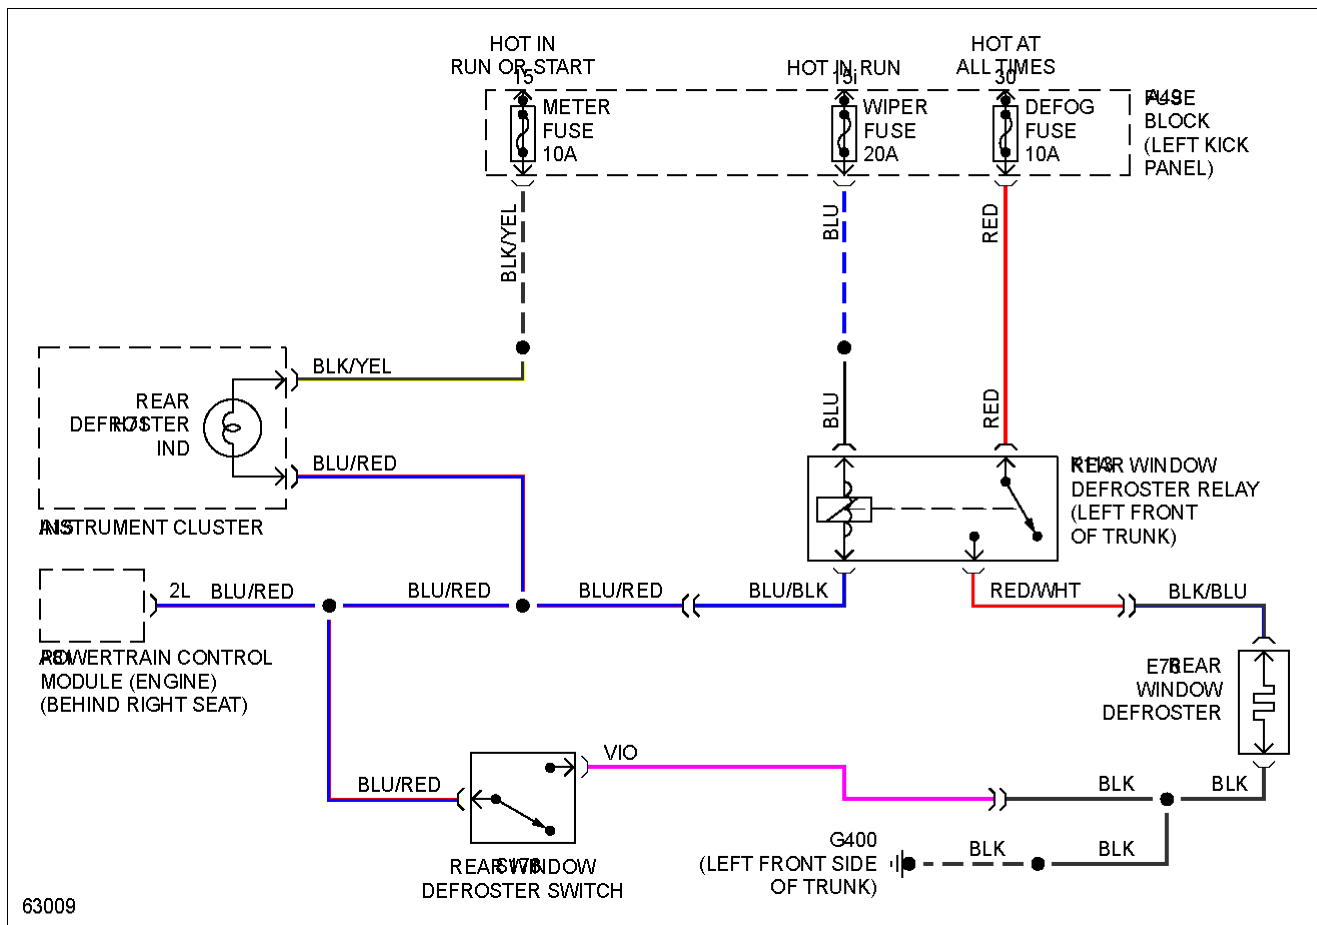

Fig. 5: Cooling Fan Circuit

CRUISE CONTROL

1994 Mazda MX-5 Miata

1994 System Wiring Diagrams Mazda - Miata

Fig. 6: Cruise Control Circuit

DEFOGGERS

1994 Mazda MX-5 Miata

1994 System Wiring Diagrams Mazda - Miata

Fig. 7: Defogger Circuit

ENGINE PERFORMANCE

1.8L

1994 Mazda MX-5 Miata

1994 System Wiring Diagrams Mazda - Miata

1994 Mazda MX-5 Miata

1994 System Wiring Diagrams Mazda - Miata

Fig. 8: 1.8L, Engine Performance Circuits (1 of 2)