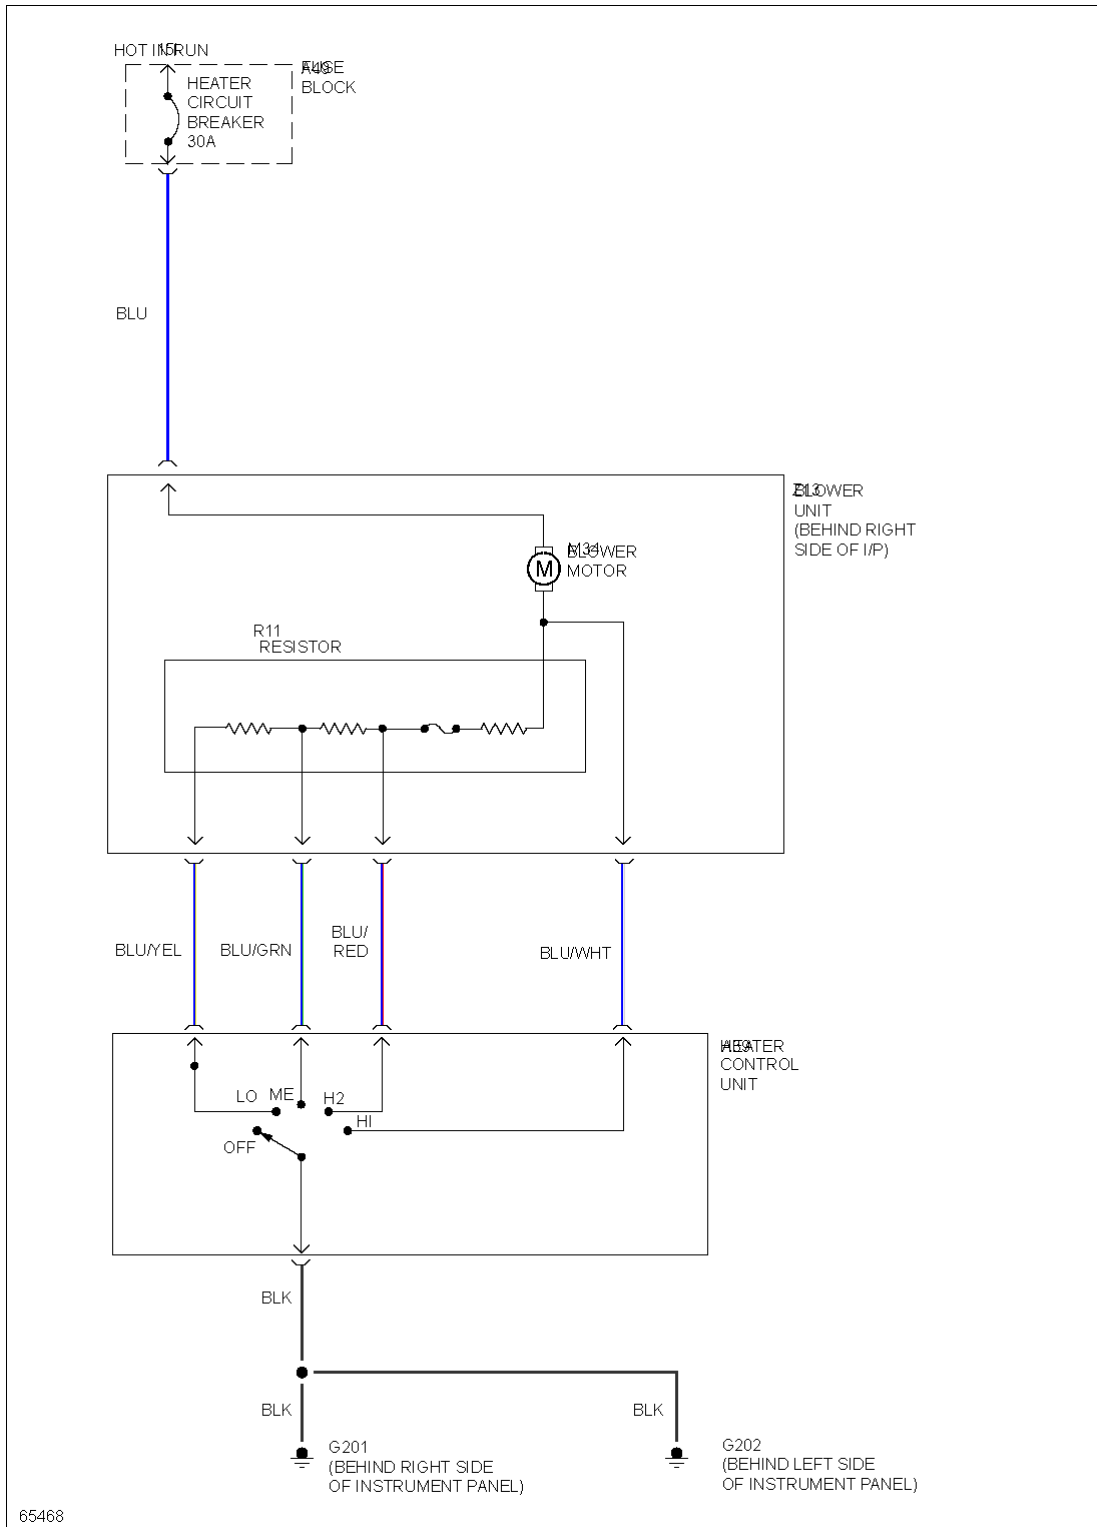

1994 System Wiring Diagrams Mazda - Miata

Fig. 1: A/C Circuit

1994 Mazda MX-5 Miata

1994 System Wiring Diagrams Mazda - Miata

Fig. 2: Heater Circuit

ANTI-LOCK BRAKES

1994 Mazda MX-5 Miata

1994 System Wiring Diagrams Mazda - Miata

Fig. 3: Anti-lock Brake Circuits

COMPUTER DATA LINES

1994 Mazda MX-5 Miata

1994 System Wiring Diagrams Mazda - Miata

Fig. 4: Data Link Connector Circuit

COOLING FAN

1994 Mazda MX-5 Miata

1994 System Wiring Diagrams Mazda - Miata