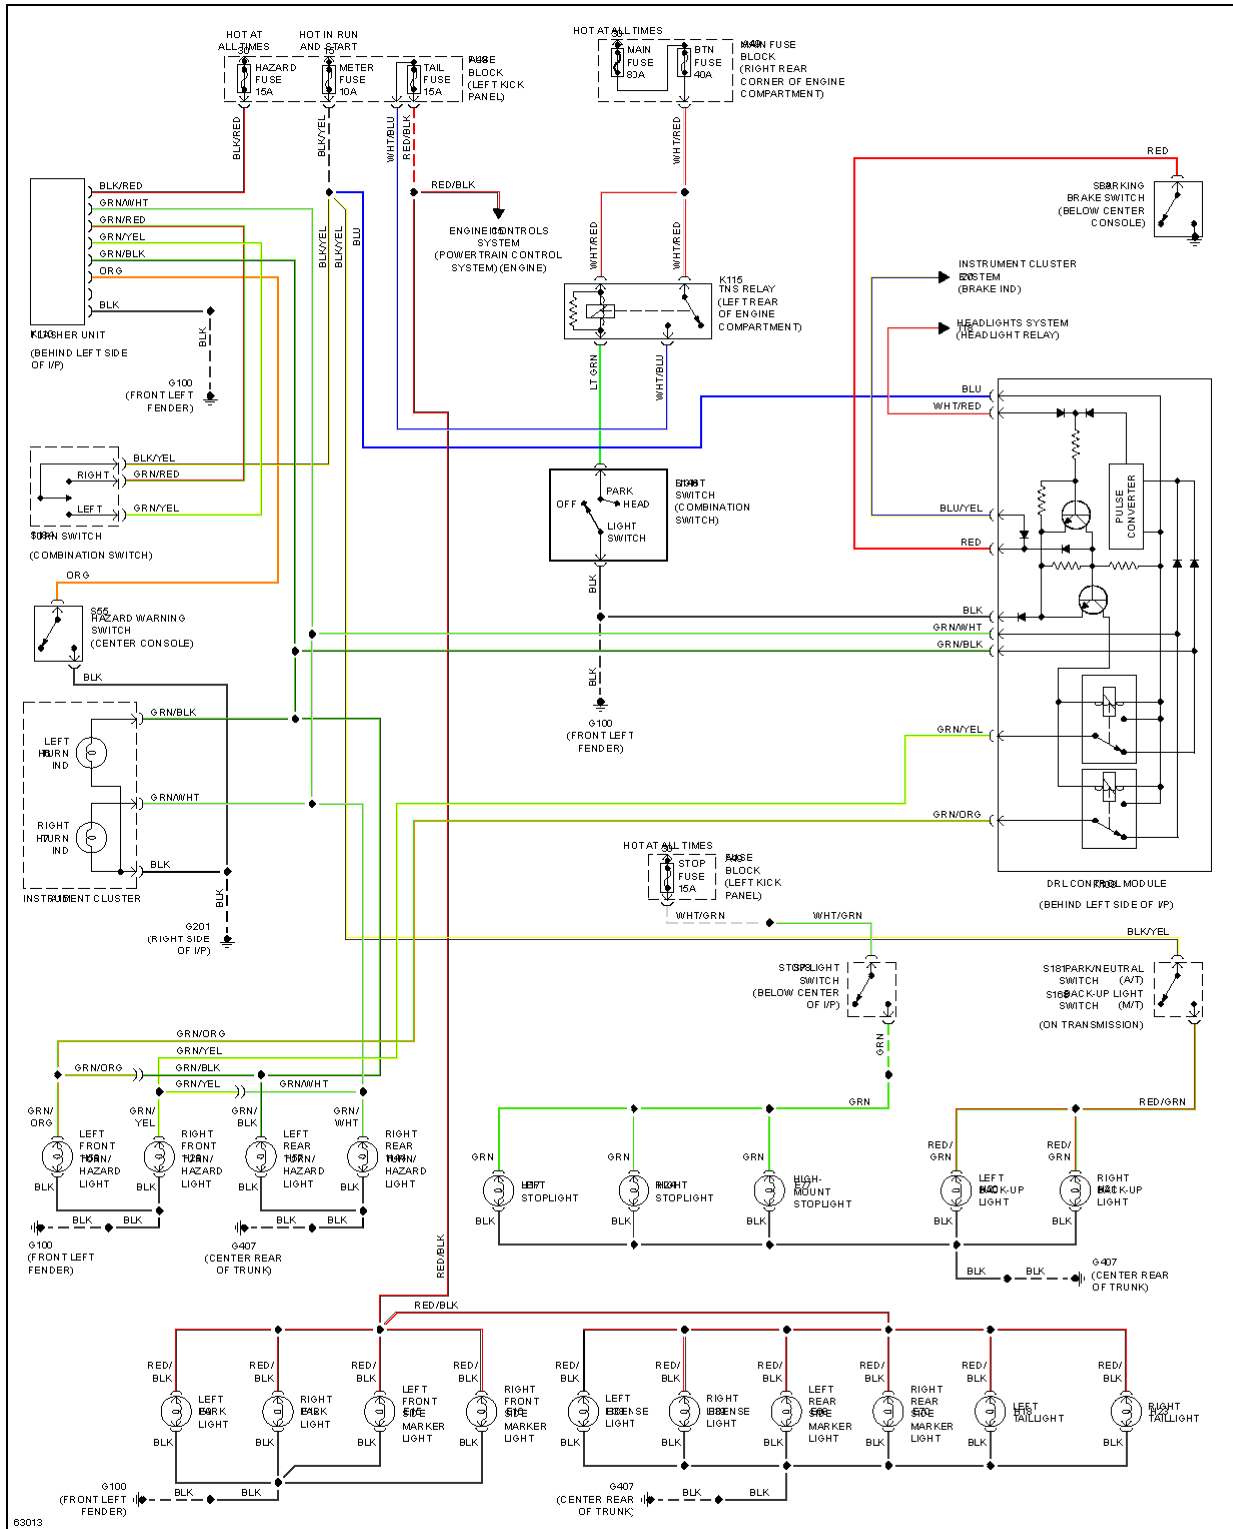

Fig. 7: Defogger Circuit

ENGINE PERFORMANCE

1.8L

1994 Mazda MX-5 Miata

1994 System Wiring Diagrams Mazda - Miata

1994 Mazda MX-5 Miata

1994 System Wiring Diagrams Mazda - Miata

Fig. 8: 1.8L, Engine Performance Circuits (1 of 2)

1994 Mazda MX-5 Miata

1994 System Wiring Diagrams Mazda - Miata

Fig. 9: 1.8L, Engine Performance Circuits (2 of 2)

EXTERIOR LIGHTS

1994 Mazda MX-5 Miata

1994 System Wiring Diagrams Mazda - Miata

1994 Mazda MX-5 Miata

1994 System Wiring Diagrams Mazda - Miata

Fig. 10: Exterior Light Circuit, W/ DRL

1994 Mazda MX-5 Miata

1994 System Wiring Diagrams Mazda - Miata

Fig. 11: Exterior Light Circuit, W/O DRL

GROUND DISTRIBUTION