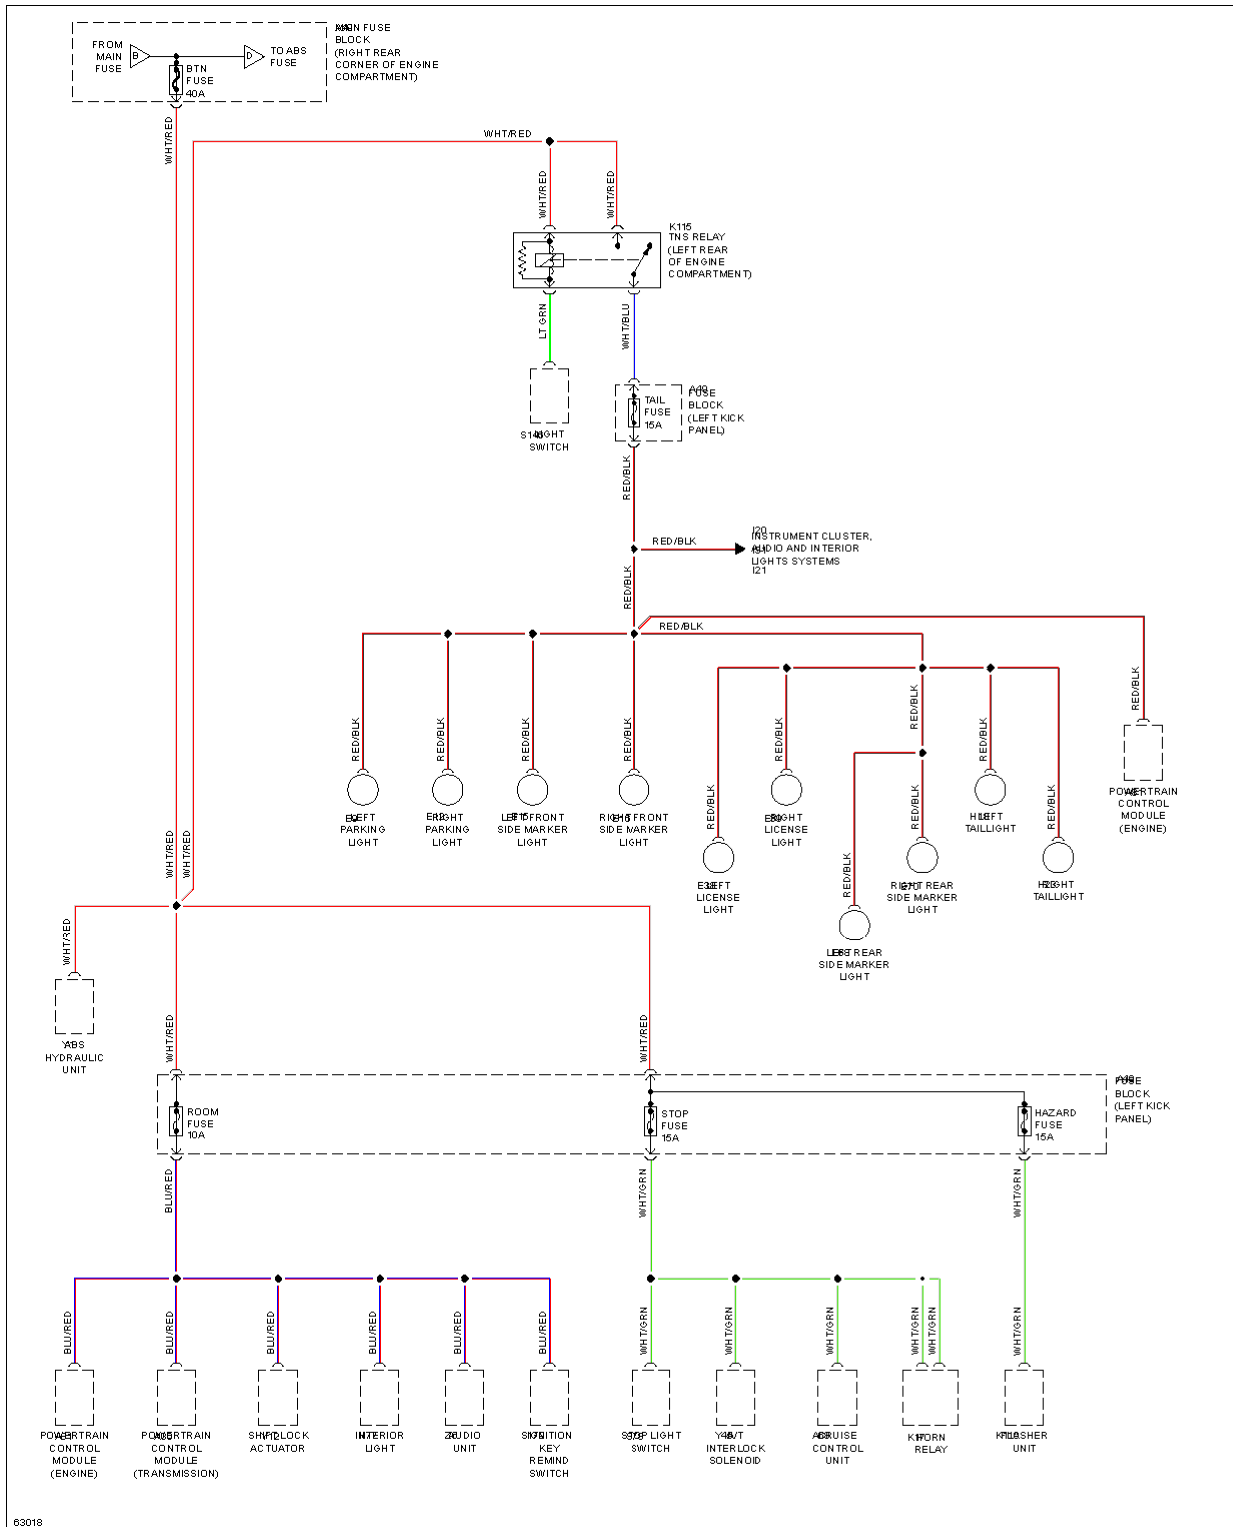

Fig. 15: Horn Circuit

INSTRUMENT CLUSTER

1994 Mazda MX-5 Miata

1994 System Wiring Diagrams Mazda - Miata

Fig. 16: Instrument Cluster Circuit

INTERIOR LIGHTS

1994 Mazda MX-5 Miata

1994 System Wiring Diagrams Mazda - Miata

Fig. 17: Interior Light Circuit

POWER ANTENNA

1994 Mazda MX-5 Miata

1994 System Wiring Diagrams Mazda - Miata

Fig. 18: Power Antenna Circuit

POWER DISTRIBUTION

1994 Mazda MX-5 Miata

1994 System Wiring Diagrams Mazda - Miata

1994 Mazda MX-5 Miata

1994 System Wiring Diagrams Mazda - Miata

Fig. 19: Power Distribution Circuit (1 of 3)

1994 Mazda MX-5 Miata

1994 System Wiring Diagrams Mazda - Miata

1994 Mazda MX-5 Miata

1994 System Wiring Diagrams Mazda - Miata

Fig. 20: Power Distribution Circuit (2 of 3)

1994 Mazda MX-5 Miata

1994 System Wiring Diagrams Mazda - Miata

Fig. 21: Power Distribution Circuit (3 of 3)

POWER MIRRORS

1994 Mazda MX-5 Miata

1994 System Wiring Diagrams Mazda - Miata