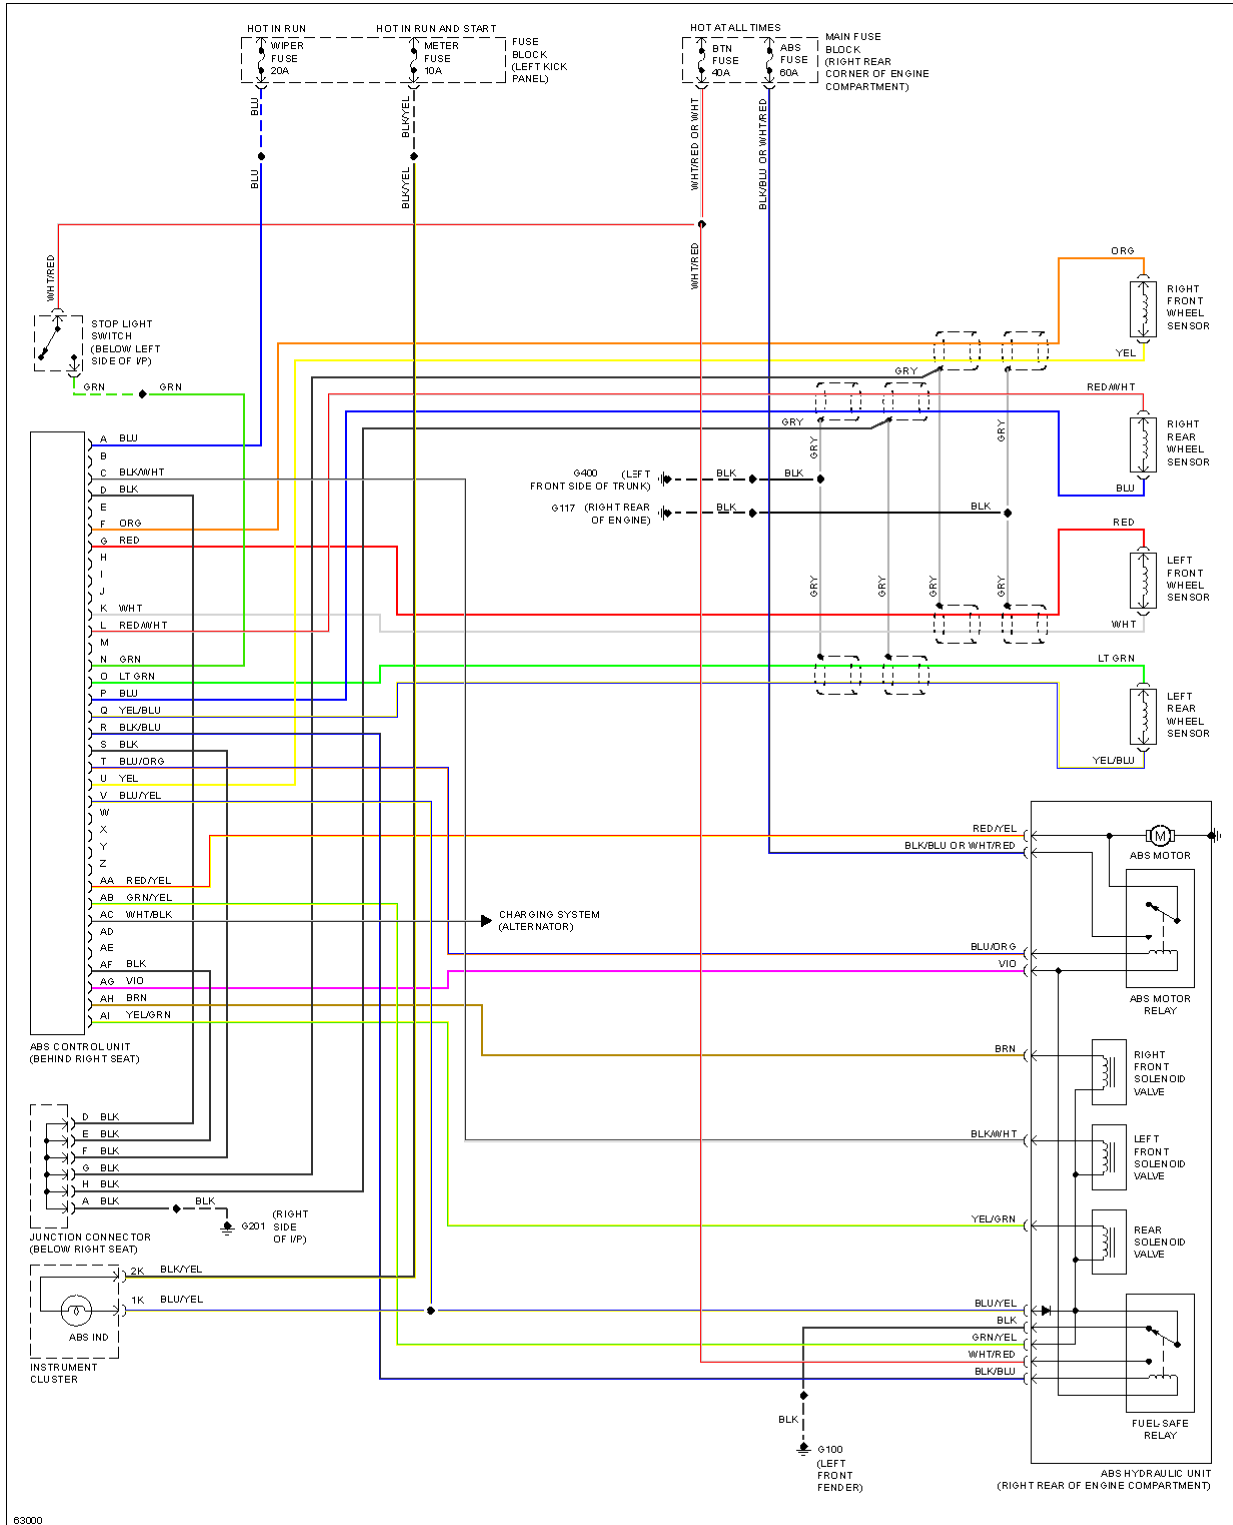

1994 Mazda MX-5 Miata

1994 System Wiring Diagrams Mazda - Miata

1994 System Wiring Diagrams

Mazda - Miata

AIR CONDITIONING

1994 Mazda MX-5 Miata

1994 System Wiring Diagrams Mazda - Miata

1994 Mazda MX-5 Miata

1994 System Wiring Diagrams Mazda - Miata

Fig. 1: A/C Circuit

1994 Mazda MX-5 Miata

1994 System Wiring Diagrams Mazda - Miata

Fig. 2: Heater Circuit

ANTI-LOCK BRAKES

1994 Mazda MX-5 Miata

1994 System Wiring Diagrams Mazda - Miata

Fig. 3: Anti-lock Brake Circuits

COMPUTER DATA LINES

1994 Mazda MX-5 Miata

1994 System Wiring Diagrams Mazda - Miata

Fig. 4: Data Link Connector Circuit

COOLING FAN

1994 Mazda MX-5 Miata

1994 System Wiring Diagrams Mazda - Miata

Fig. 5: Cooling Fan Circuit

CRUISE CONTROL

1994 Mazda MX-5 Miata

1994 System Wiring Diagrams Mazda - Miata

Fig. 6: Cruise Control Circuit

DEFOGGERS

1994 Mazda MX-5 Miata

1994 System Wiring Diagrams Mazda - Miata