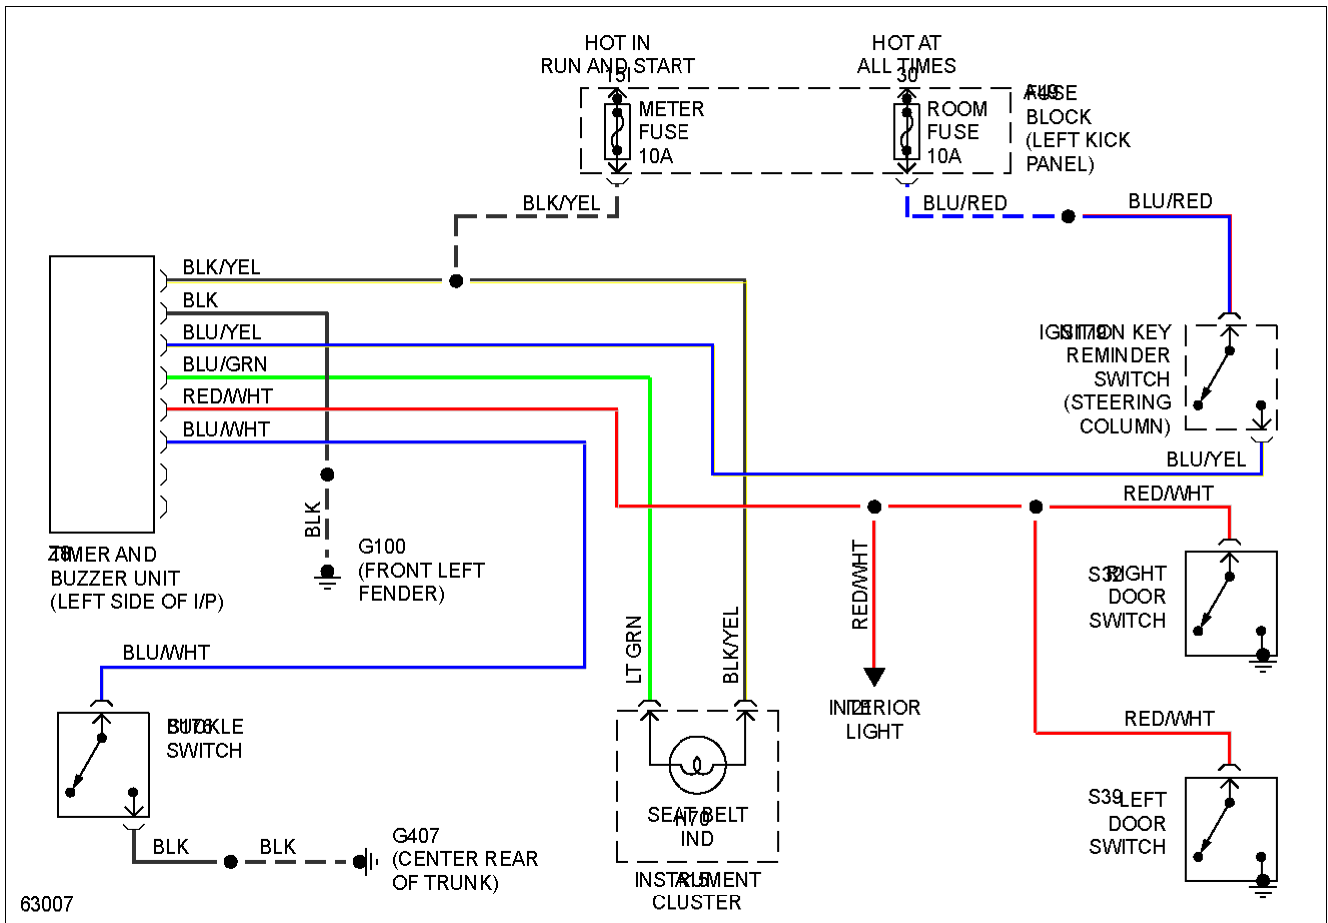

1994 Mazda MX-5 Miata

1994 System Wiring Diagrams Mazda - Miata

Fig. 29: Starting Circuit, M/T

SUPPLEMENTAL RESTRAINTS

1994 Mazda MX-5 Miata

1994 System Wiring Diagrams Mazda - Miata

Fig. 30: Supplemental Restraint Circuit

TRANSMISSION

1994 Mazda MX-5 Miata

1994 System Wiring Diagrams Mazda - Miata

Fig. 31: Transmission Circuit

WARNING SYSTEMS

1994 Mazda MX-5 Miata

1994 System Wiring Diagrams Mazda - Miata

Fig. 32: Warning System Circuits

WIPER/WASHER

1994 Mazda MX-5 Miata

1994 System Wiring Diagrams Mazda - Miata

1994 Mazda MX-5 Miata

1994 System Wiring Diagrams Mazda - Miata

Fig. 33: Wiper/Washer Circuit