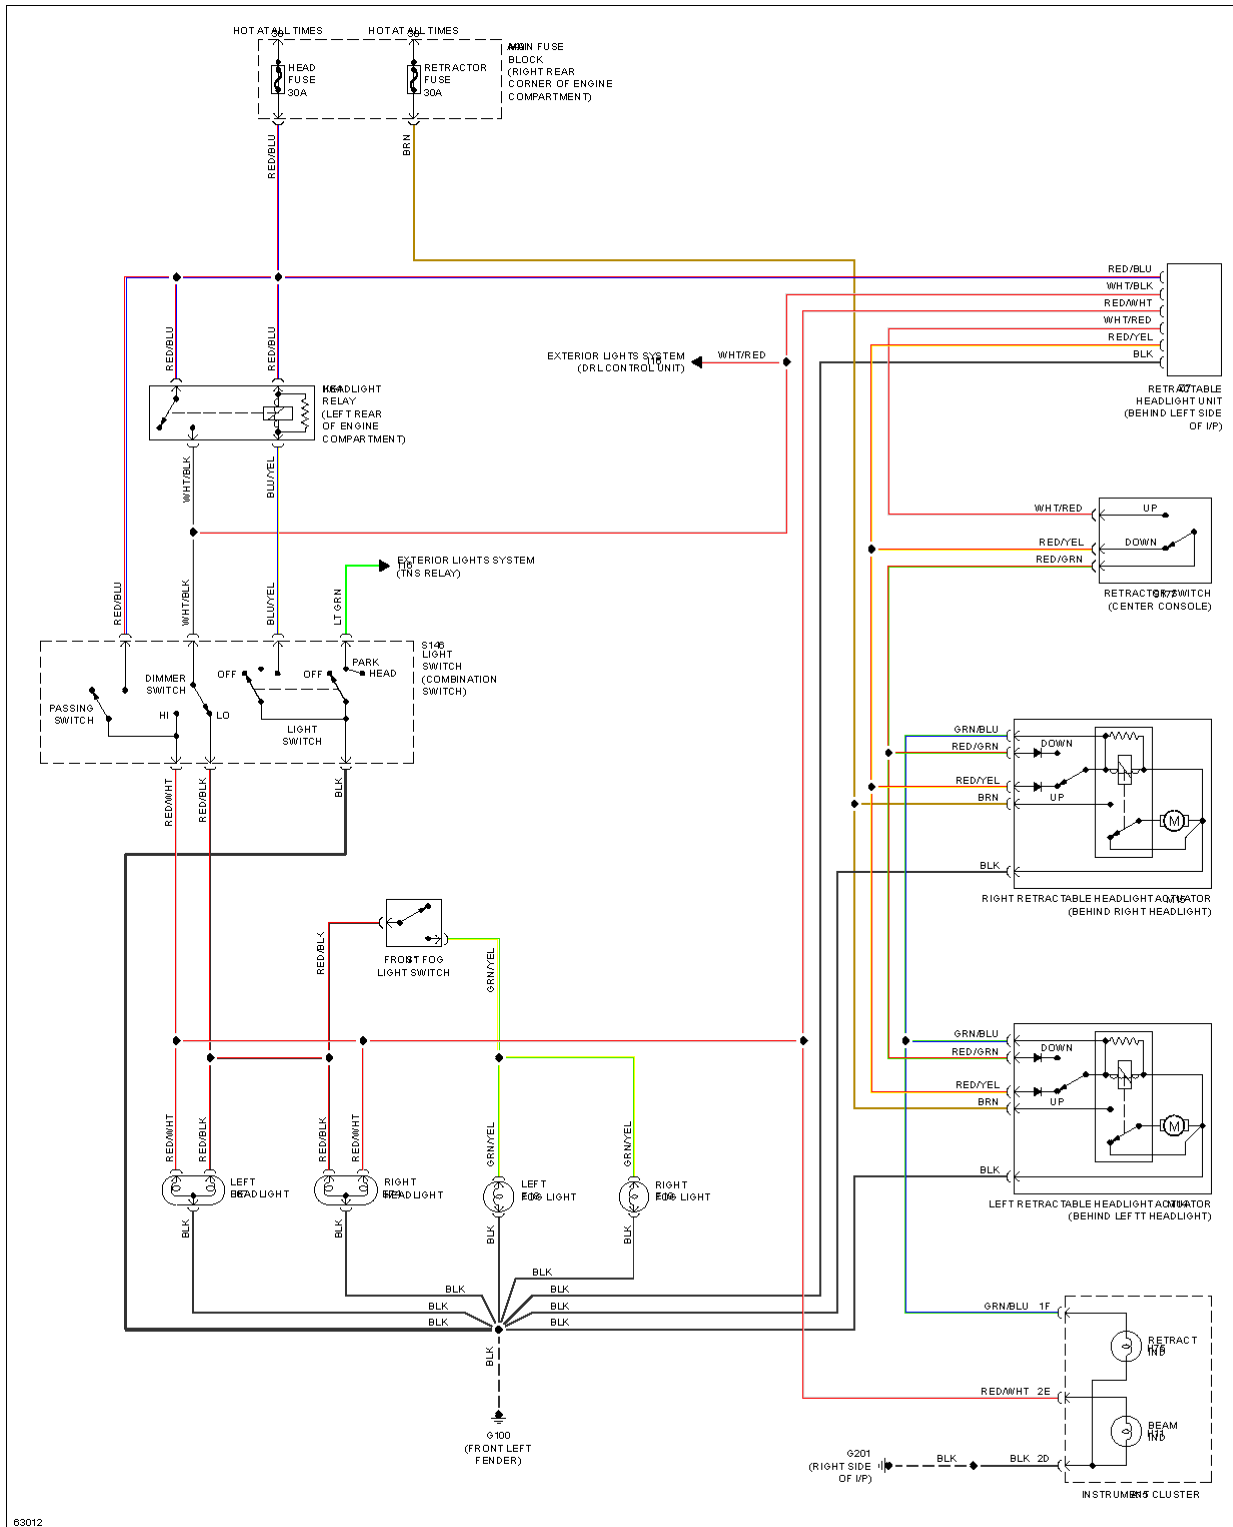

1994 Mazda MX-5 Miata

1994 System Wiring Diagrams Mazda - Miata

1994 Mazda MX-5 Miata

1994 System Wiring Diagrams Mazda - Miata

Fig. 12: Ground Distribution Circuit (1 of 2)

1994 Mazda MX-5 Miata

1994 System Wiring Diagrams Mazda - Miata

Fig. 13: Ground Distribution Circuit (2 of 2)

HEADLIGHTS

1994 Mazda MX-5 Miata

1994 System Wiring Diagrams Mazda - Miata

Fig. 14: Headlight Circuit

HORN

1994 Mazda MX-5 Miata

1994 System Wiring Diagrams Mazda - Miata

Fig. 15: Horn Circuit

INSTRUMENT CLUSTER

1994 Mazda MX-5 Miata

1994 System Wiring Diagrams Mazda - Miata

Fig. 16: Instrument Cluster Circuit

INTERIOR LIGHTS

1994 Mazda MX-5 Miata

1994 System Wiring Diagrams Mazda - Miata