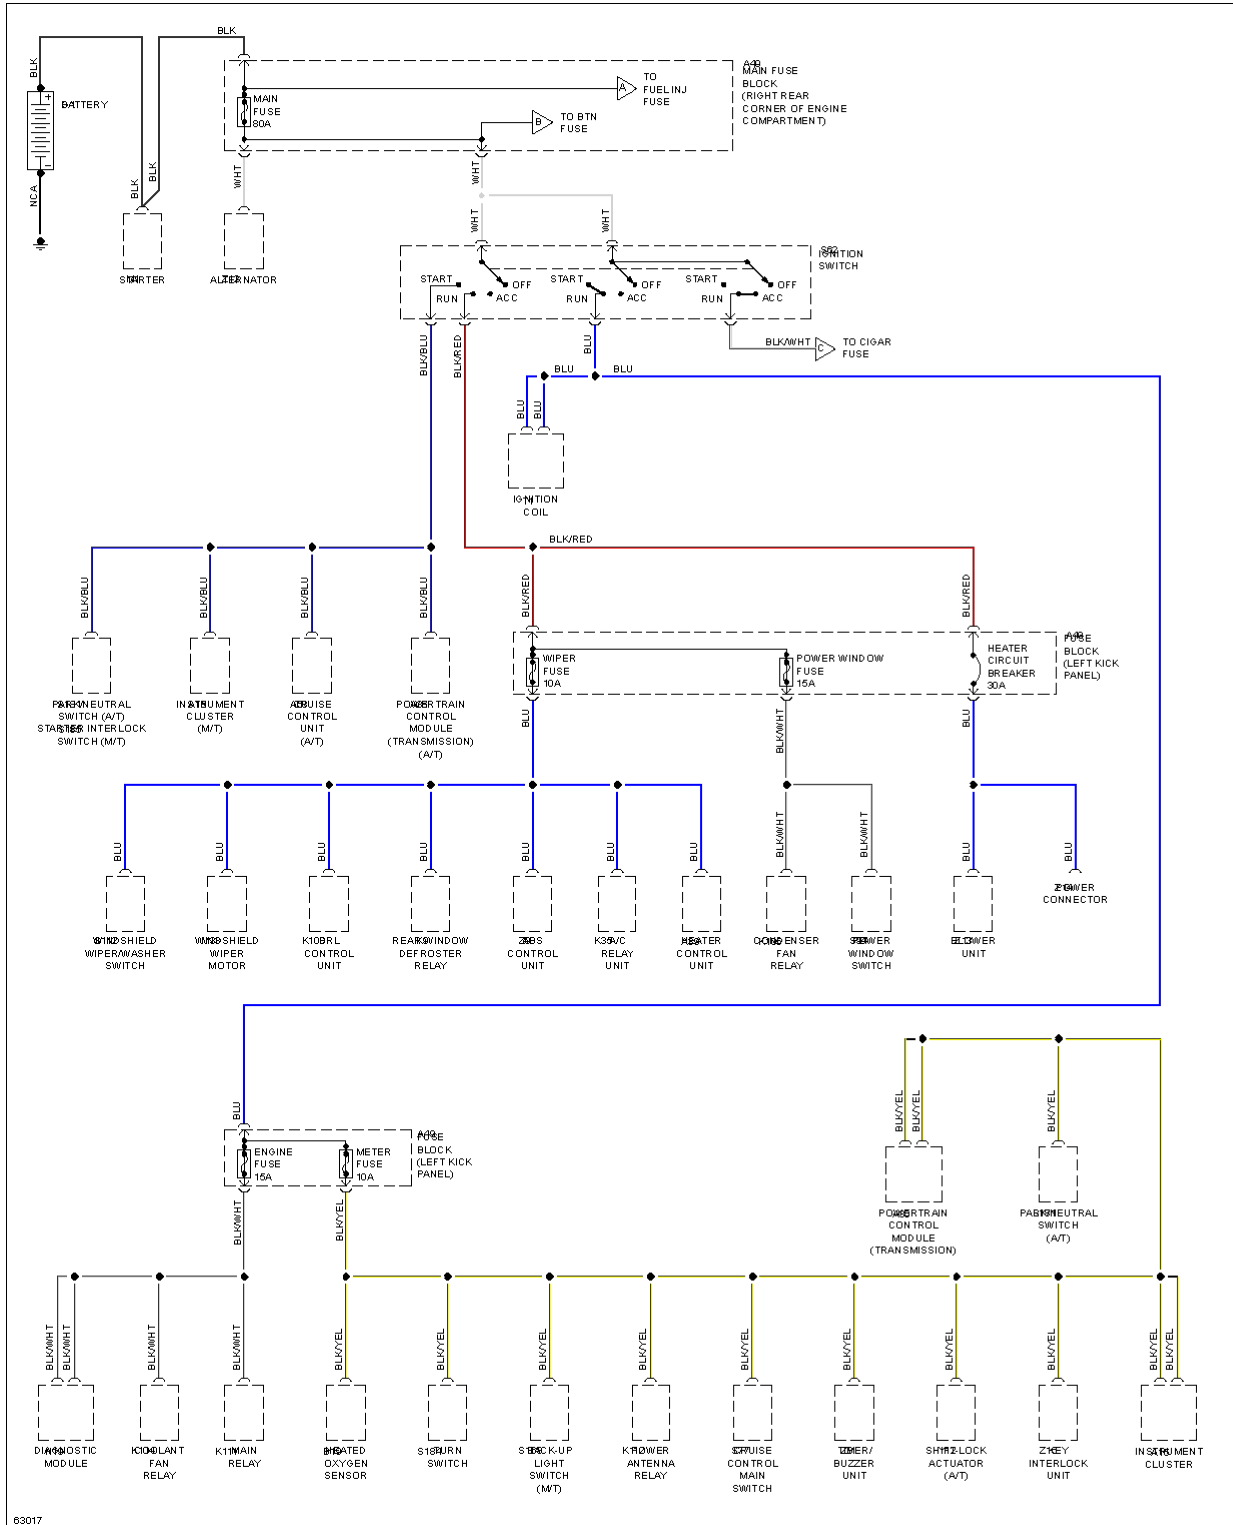

Fig. 15: Horn Circuit

INSTRUMENT CLUSTER

1994 Mazda MX-5 Miata

1994 System Wiring Diagrams Mazda - Miata

Fig. 16: Instrument Cluster Circuit

INTERIOR LIGHTS

1994 Mazda MX-5 Miata

1994 System Wiring Diagrams Mazda - Miata

Fig. 17: Interior Light Circuit

POWER ANTENNA

1994 Mazda MX-5 Miata

1994 System Wiring Diagrams Mazda - Miata

Fig. 18: Power Antenna Circuit

POWER DISTRIBUTION

1994 Mazda MX-5 Miata

1994 System Wiring Diagrams Mazda - Miata

1994 Mazda MX-5 Miata

1994 System Wiring Diagrams Mazda - Miata

Fig. 19: Power Distribution Circuit (1 of 3)

1994 Mazda MX-5 Miata

1994 System Wiring Diagrams Mazda - Miata

1994 Mazda MX-5 Miata

1994 System Wiring Diagrams Mazda - Miata

Fig. 20: Power Distribution Circuit (2 of 3)

1994 Mazda MX-5 Miata

1994 System Wiring Diagrams Mazda - Miata

Fig. 21: Power Distribution Circuit (3 of 3)

POWER MIRRORS

1994 Mazda MX-5 Miata

1994 System Wiring Diagrams Mazda - Miata