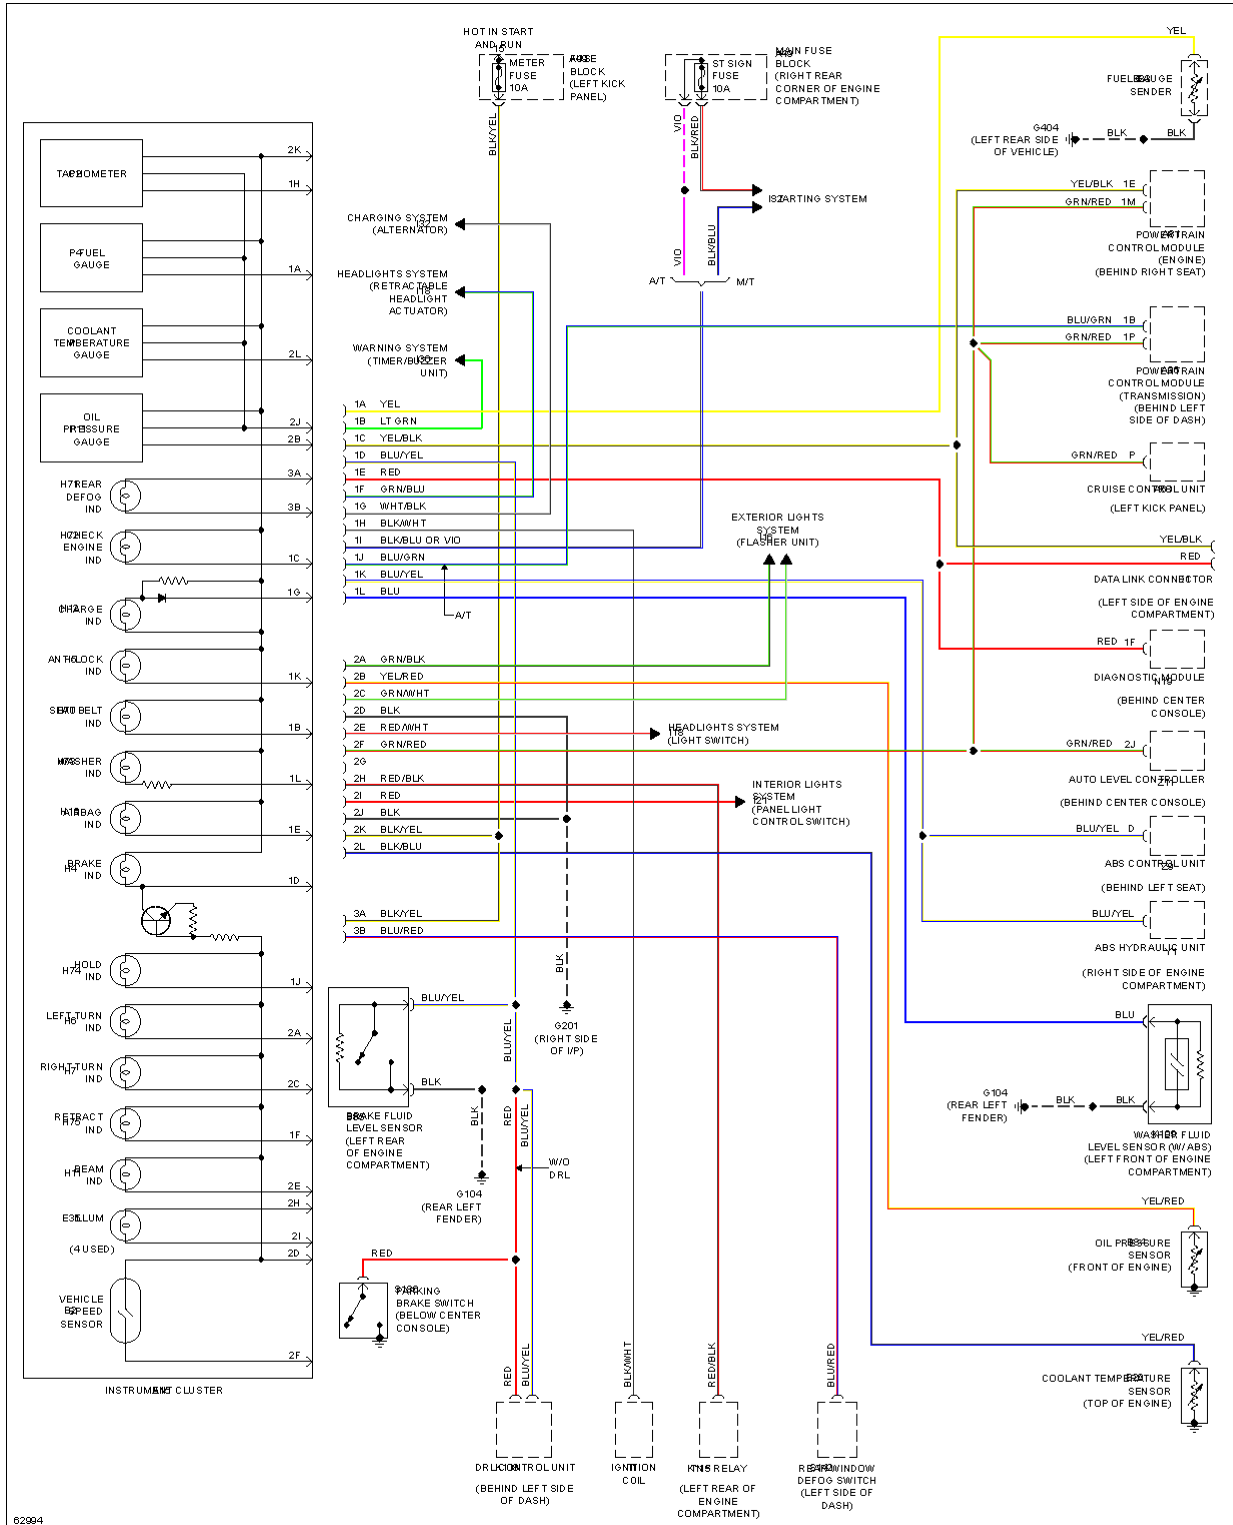

Fig. 13: Ground Distribution Circuit (2 of 2)

HEADLIGHTS

1994 Mazda MX-5 Miata

1994 System Wiring Diagrams Mazda - Miata

Fig. 14: Headlight Circuit

HORN

1994 Mazda MX-5 Miata

1994 System Wiring Diagrams Mazda - Miata

Fig. 15: Horn Circuit

INSTRUMENT CLUSTER

1994 Mazda MX-5 Miata

1994 System Wiring Diagrams Mazda - Miata

Fig. 16: Instrument Cluster Circuit

INTERIOR LIGHTS

1994 Mazda MX-5 Miata

1994 System Wiring Diagrams Mazda - Miata

Fig. 17: Interior Light Circuit

POWER ANTENNA

1994 Mazda MX-5 Miata

1994 System Wiring Diagrams Mazda - Miata

Fig. 18: Power Antenna Circuit

POWER DISTRIBUTION

1994 Mazda MX-5 Miata

1994 System Wiring Diagrams Mazda - Miata

1994 Mazda MX-5 Miata

1994 System Wiring Diagrams Mazda - Miata

Fig. 19: Power Distribution Circuit (1 of 3)

1994 Mazda MX-5 Miata

1994 System Wiring Diagrams Mazda - Miata

1994 Mazda MX-5 Miata

1994 System Wiring Diagrams Mazda - Miata