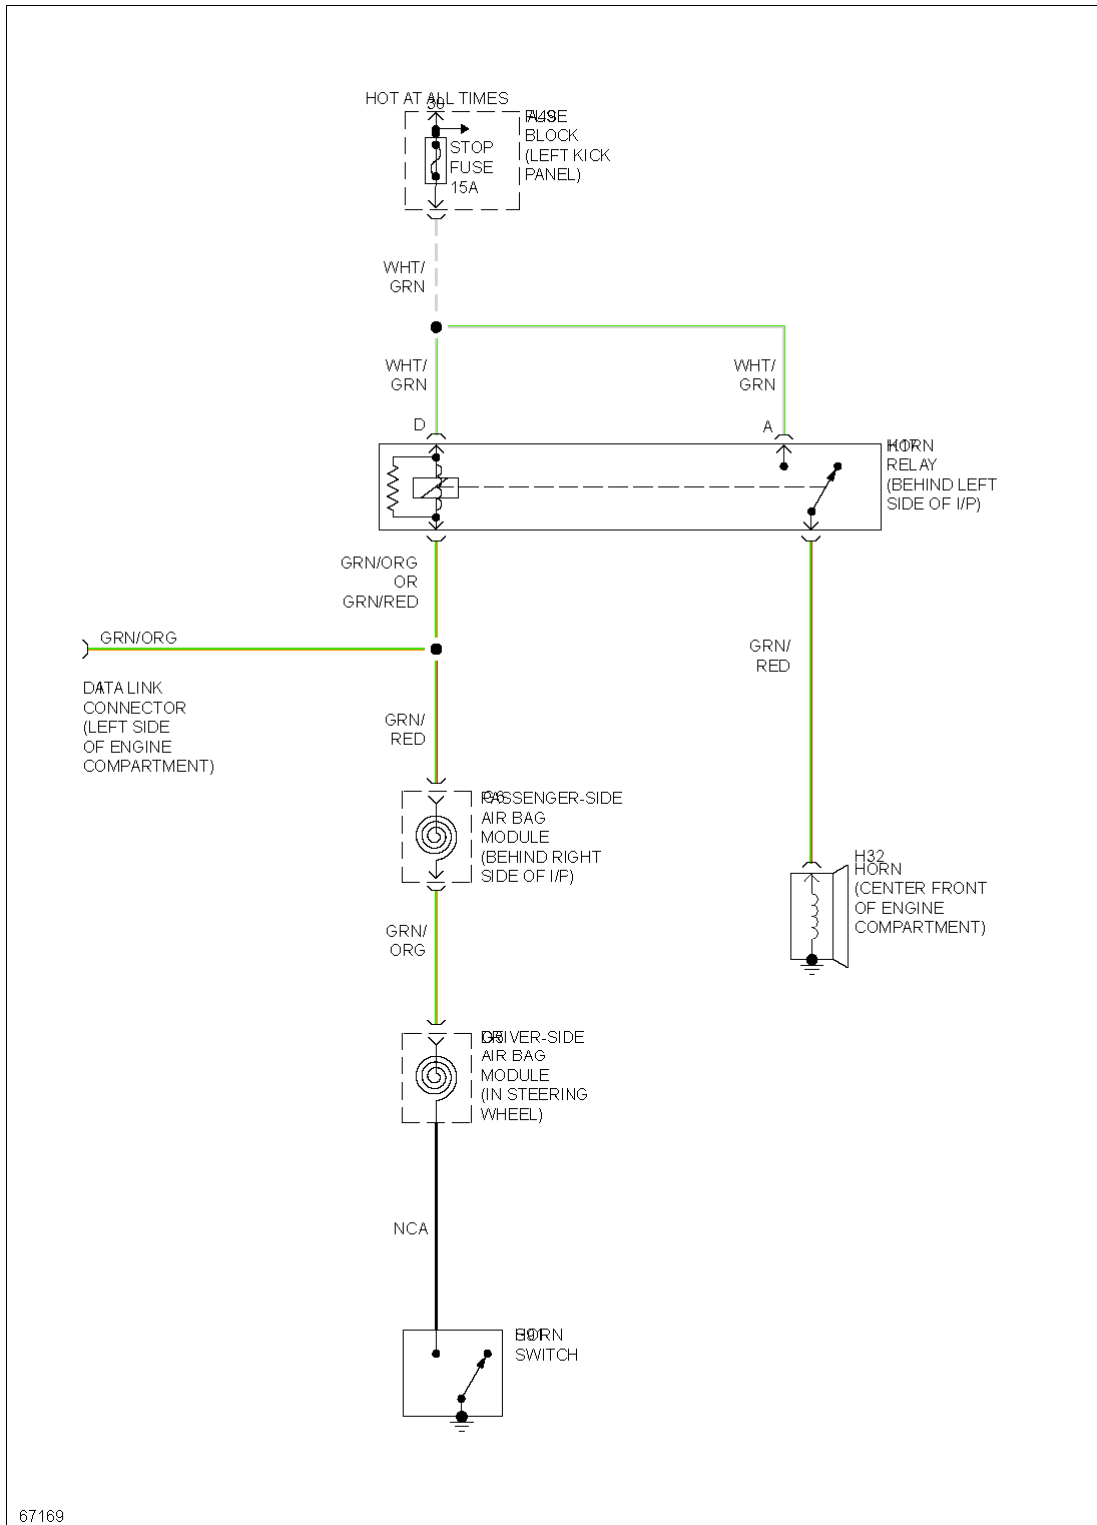

Fig. 13: Ground Distribution Circuit (2 of 2)

HEADLIGHTS

1994 Mazda MX-5 Miata

1994 System Wiring Diagrams Mazda - Miata

Fig. 14: Headlight Circuit

HORN

1994 Mazda MX-5 Miata

1994 System Wiring Diagrams Mazda - Miata

Fig. 15: Horn Circuit

INSTRUMENT CLUSTER

1994 Mazda MX-5 Miata

1994 System Wiring Diagrams Mazda - Miata

Fig. 16: Instrument Cluster Circuit

INTERIOR LIGHTS

1994 Mazda MX-5 Miata

1994 System Wiring Diagrams Mazda - Miata