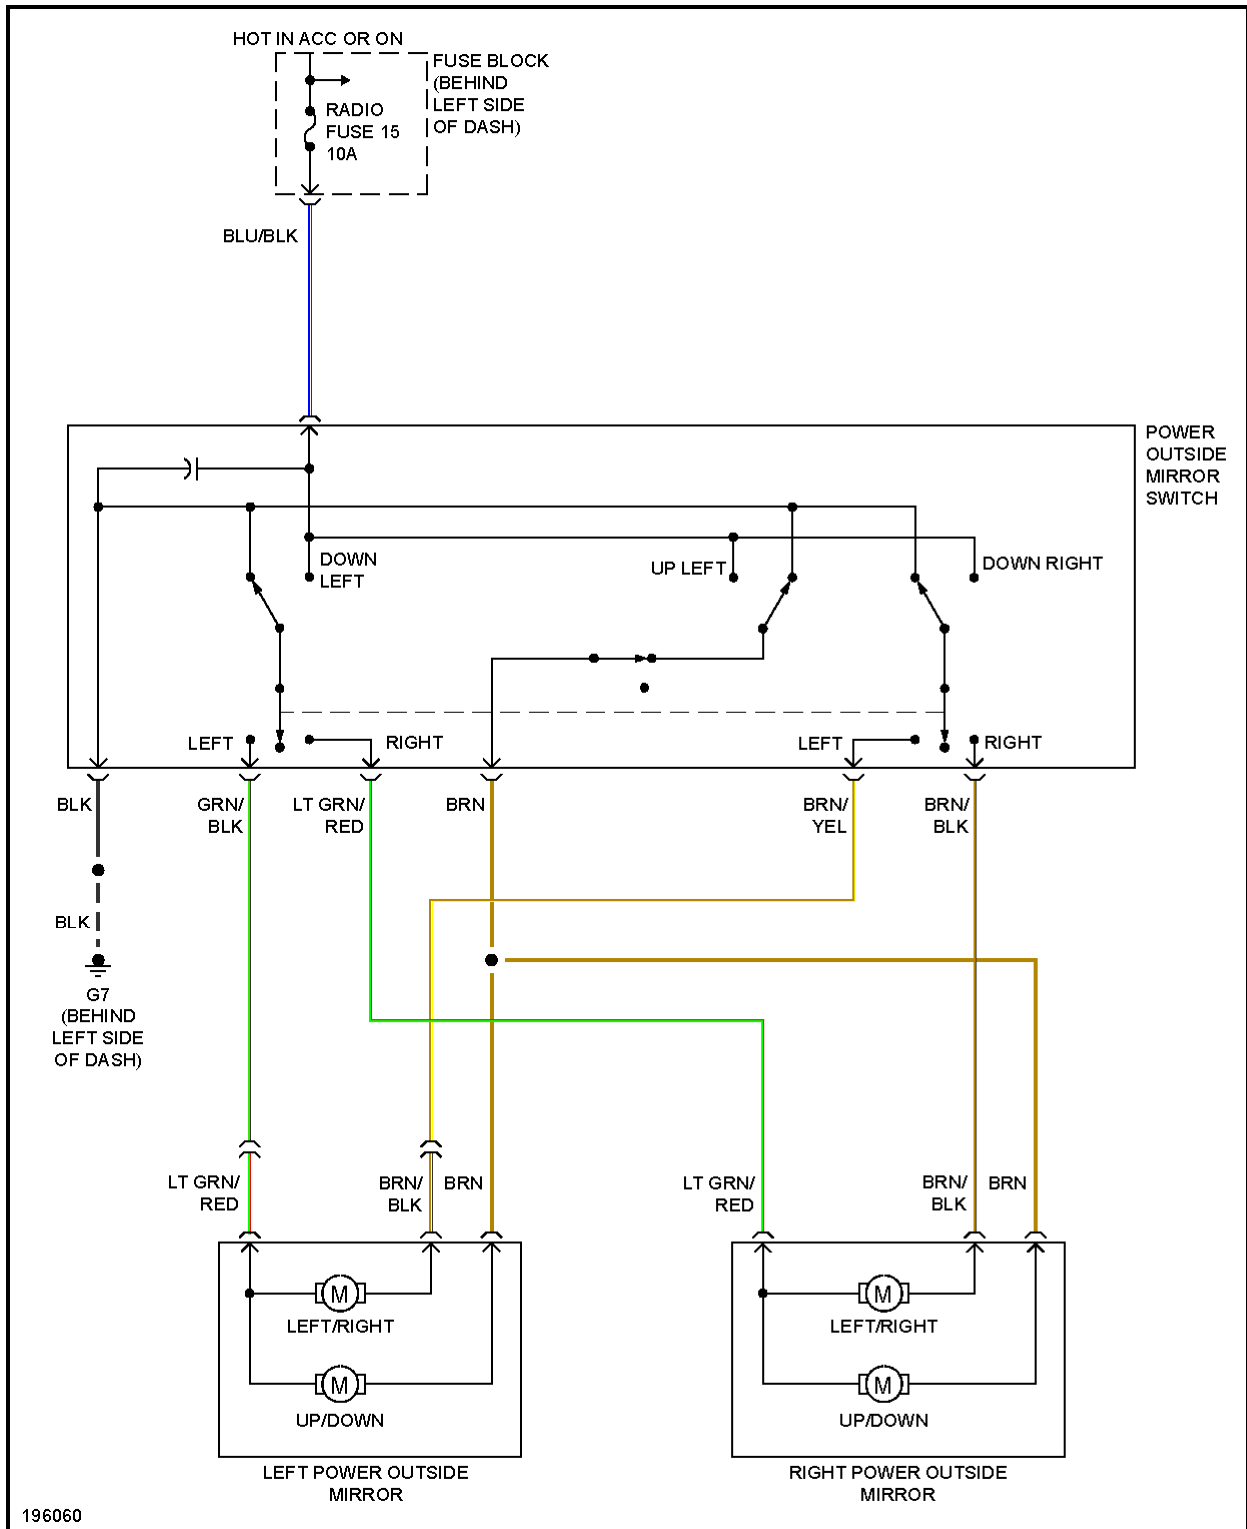

Fig. 24: Power Mirrors Circuit

2005 Mazda MX-5 Miata

2005 SYSTEM WIRING DIAGRAMS Mazda - MX-5 Miata