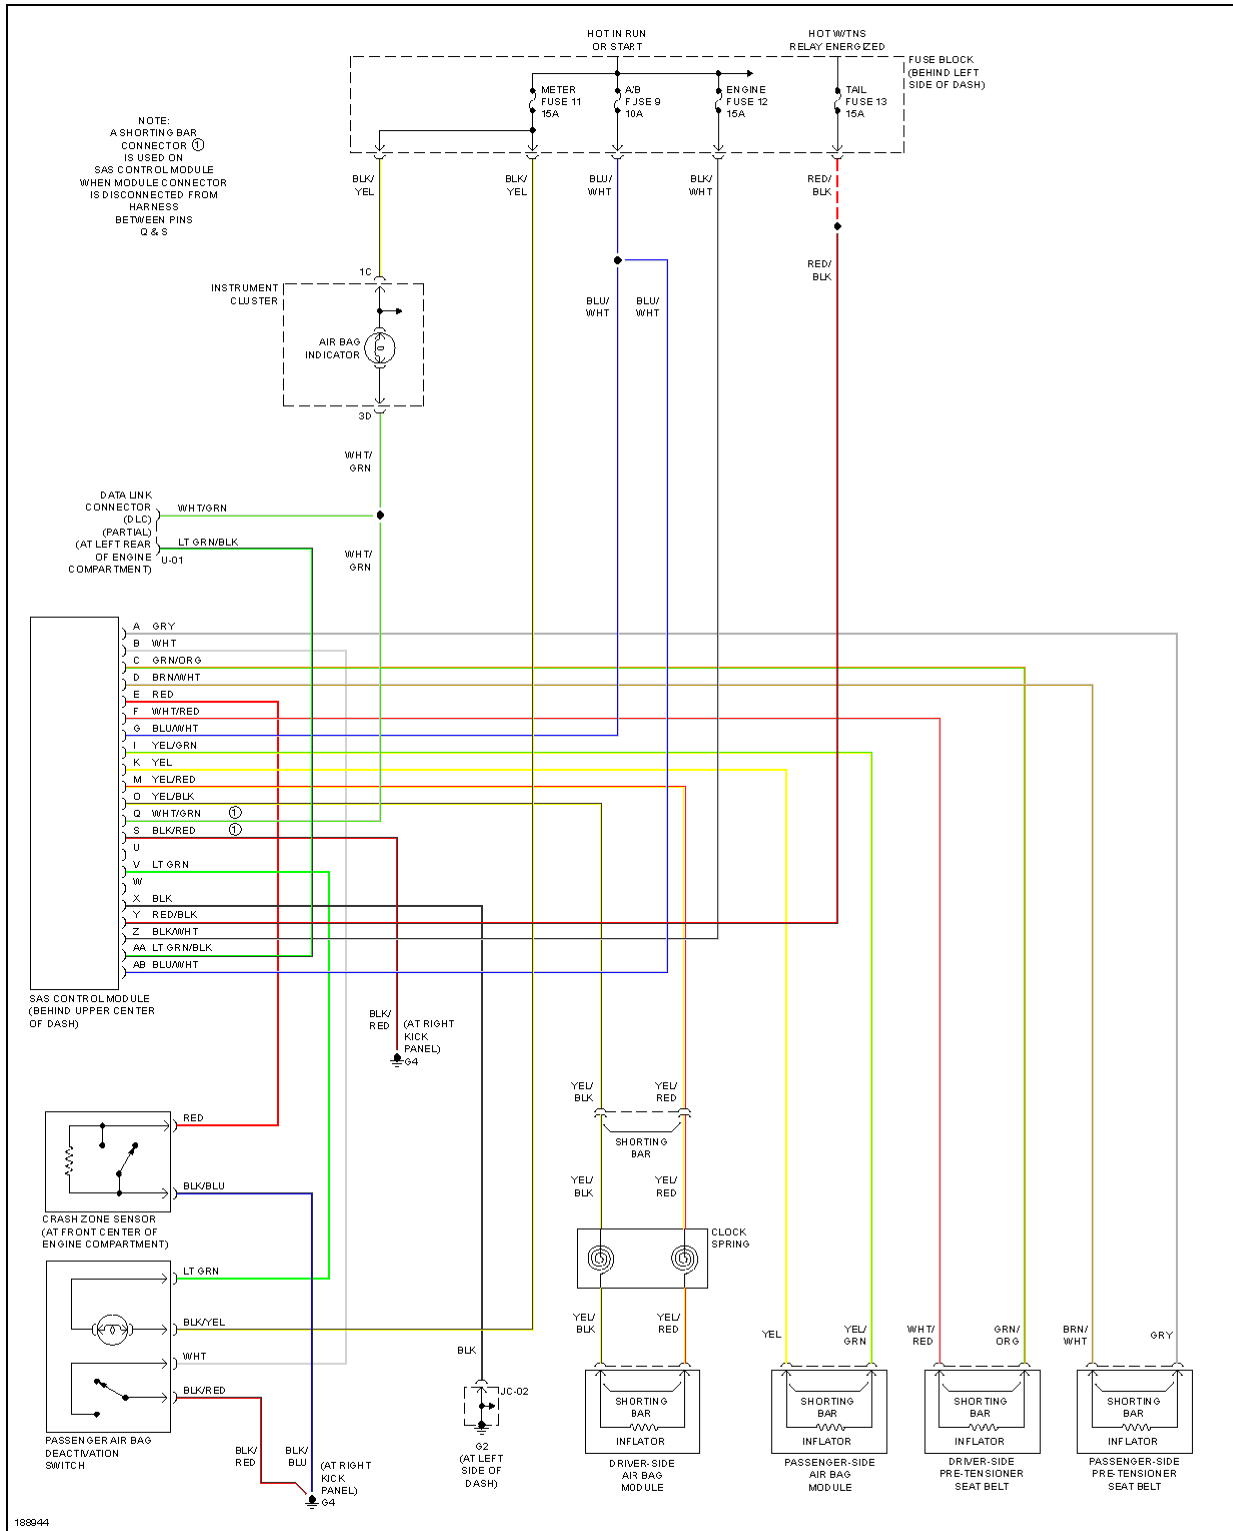

Fig. 31: Supplemental Restraints Circuit

2005 Mazda MX-5 Miata

2005 SYSTEM WIRING DIAGRAMS Mazda - MX-5 Miata