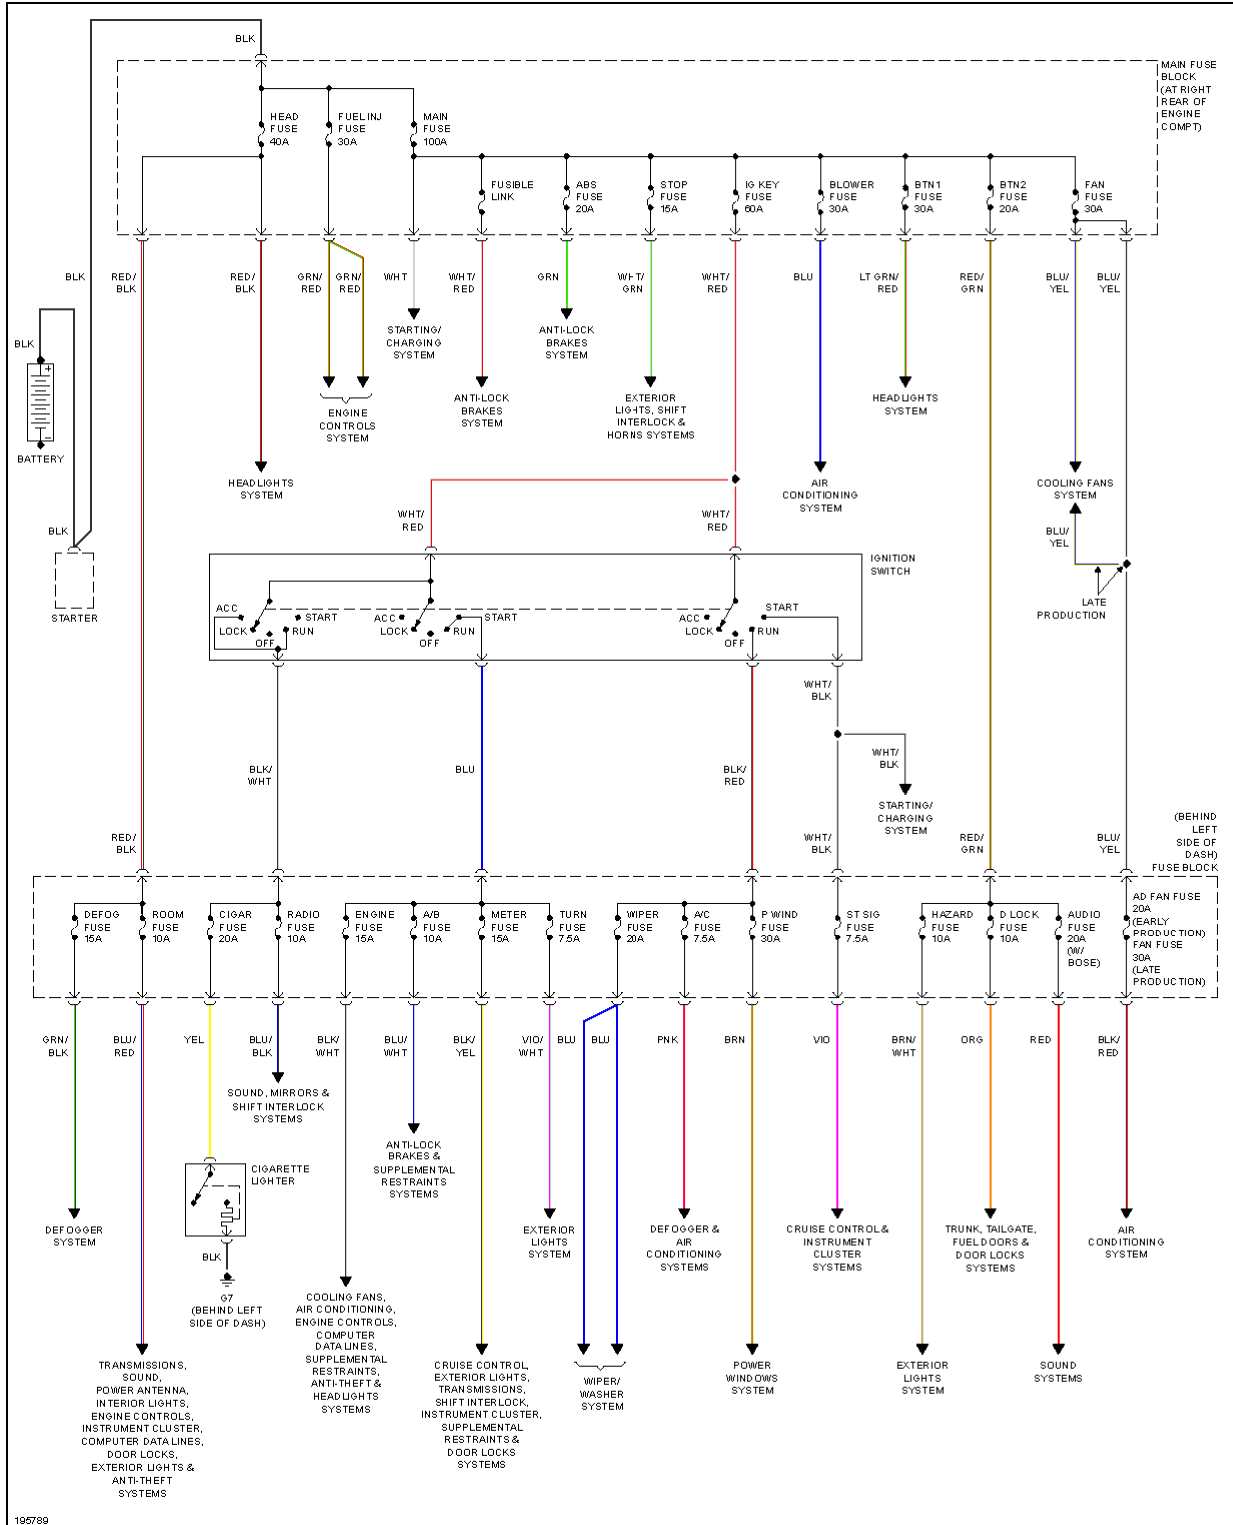

Fig. 22: Power Distribution Circuit

2005 Mazda MX-5 Miata

2005 SYSTEM WIRING DIAGRAMS Mazda - MX-5 Miata