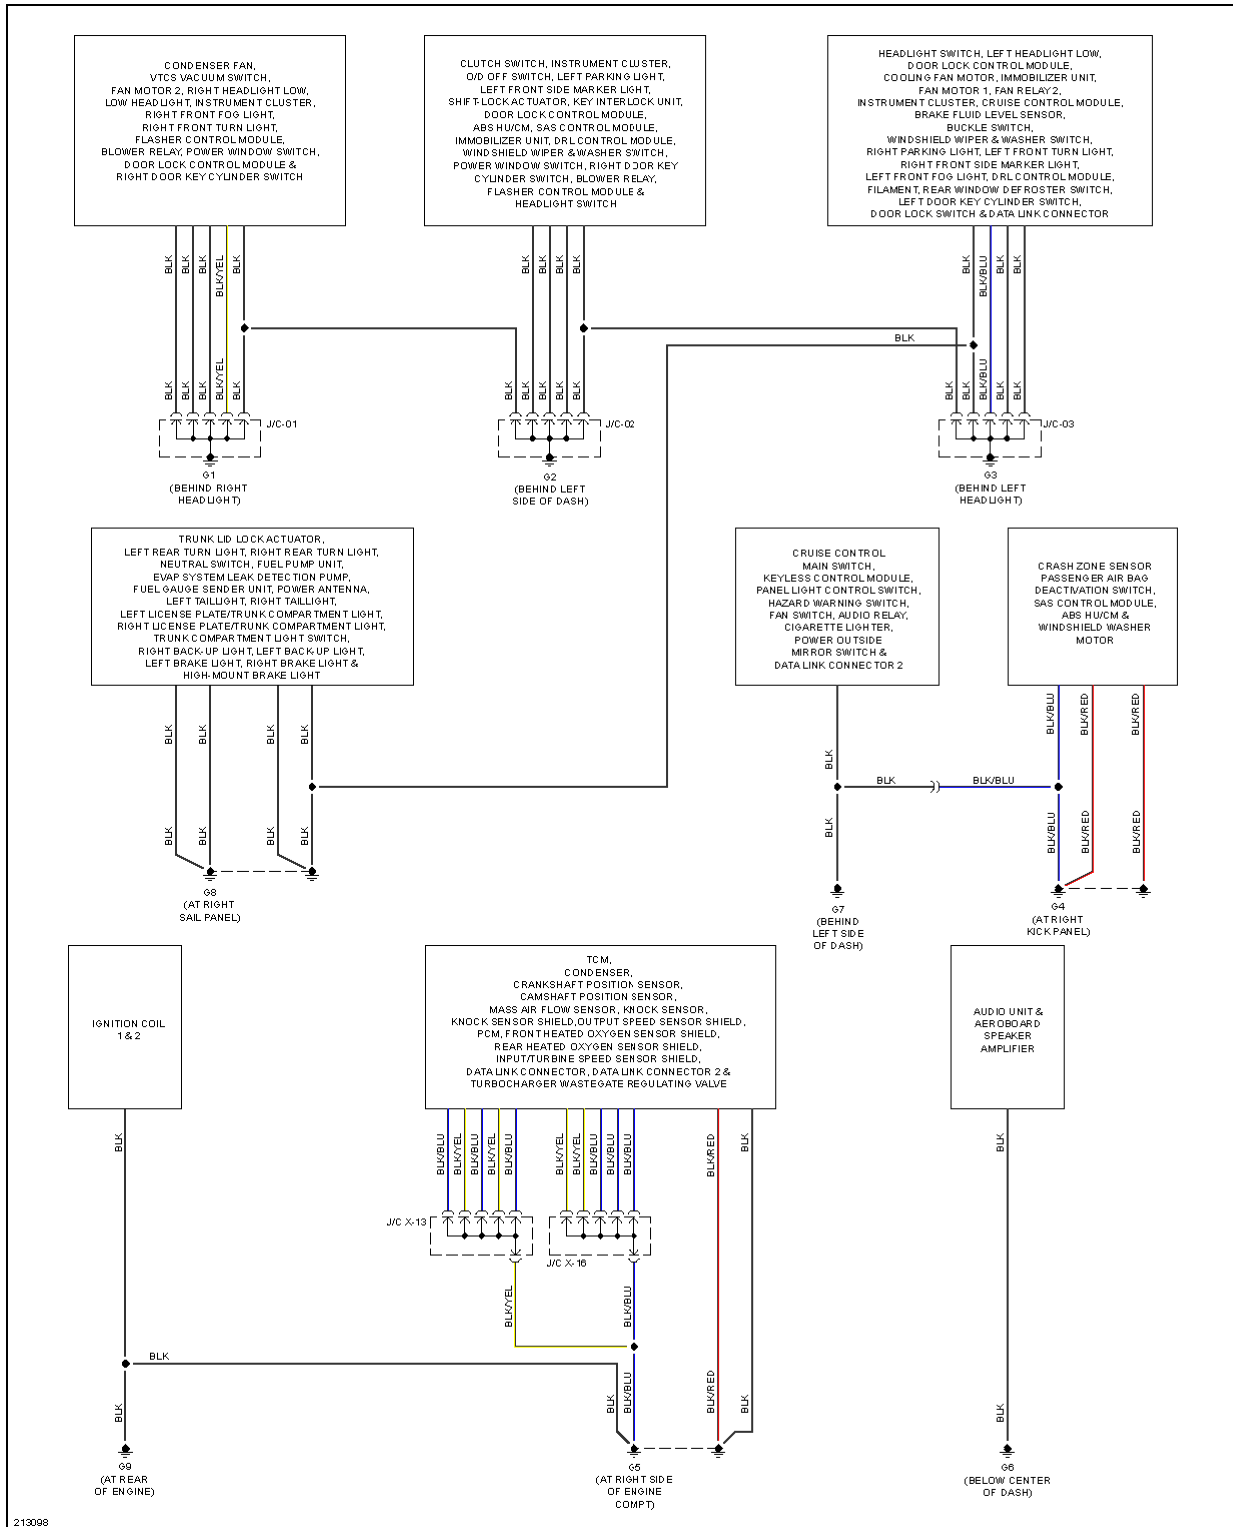

Fig. 15: Ground Distribution Circuit

2005 Mazda MX-5 Miata

2005 SYSTEM WIRING DIAGRAMS Mazda - MX-5 Miata