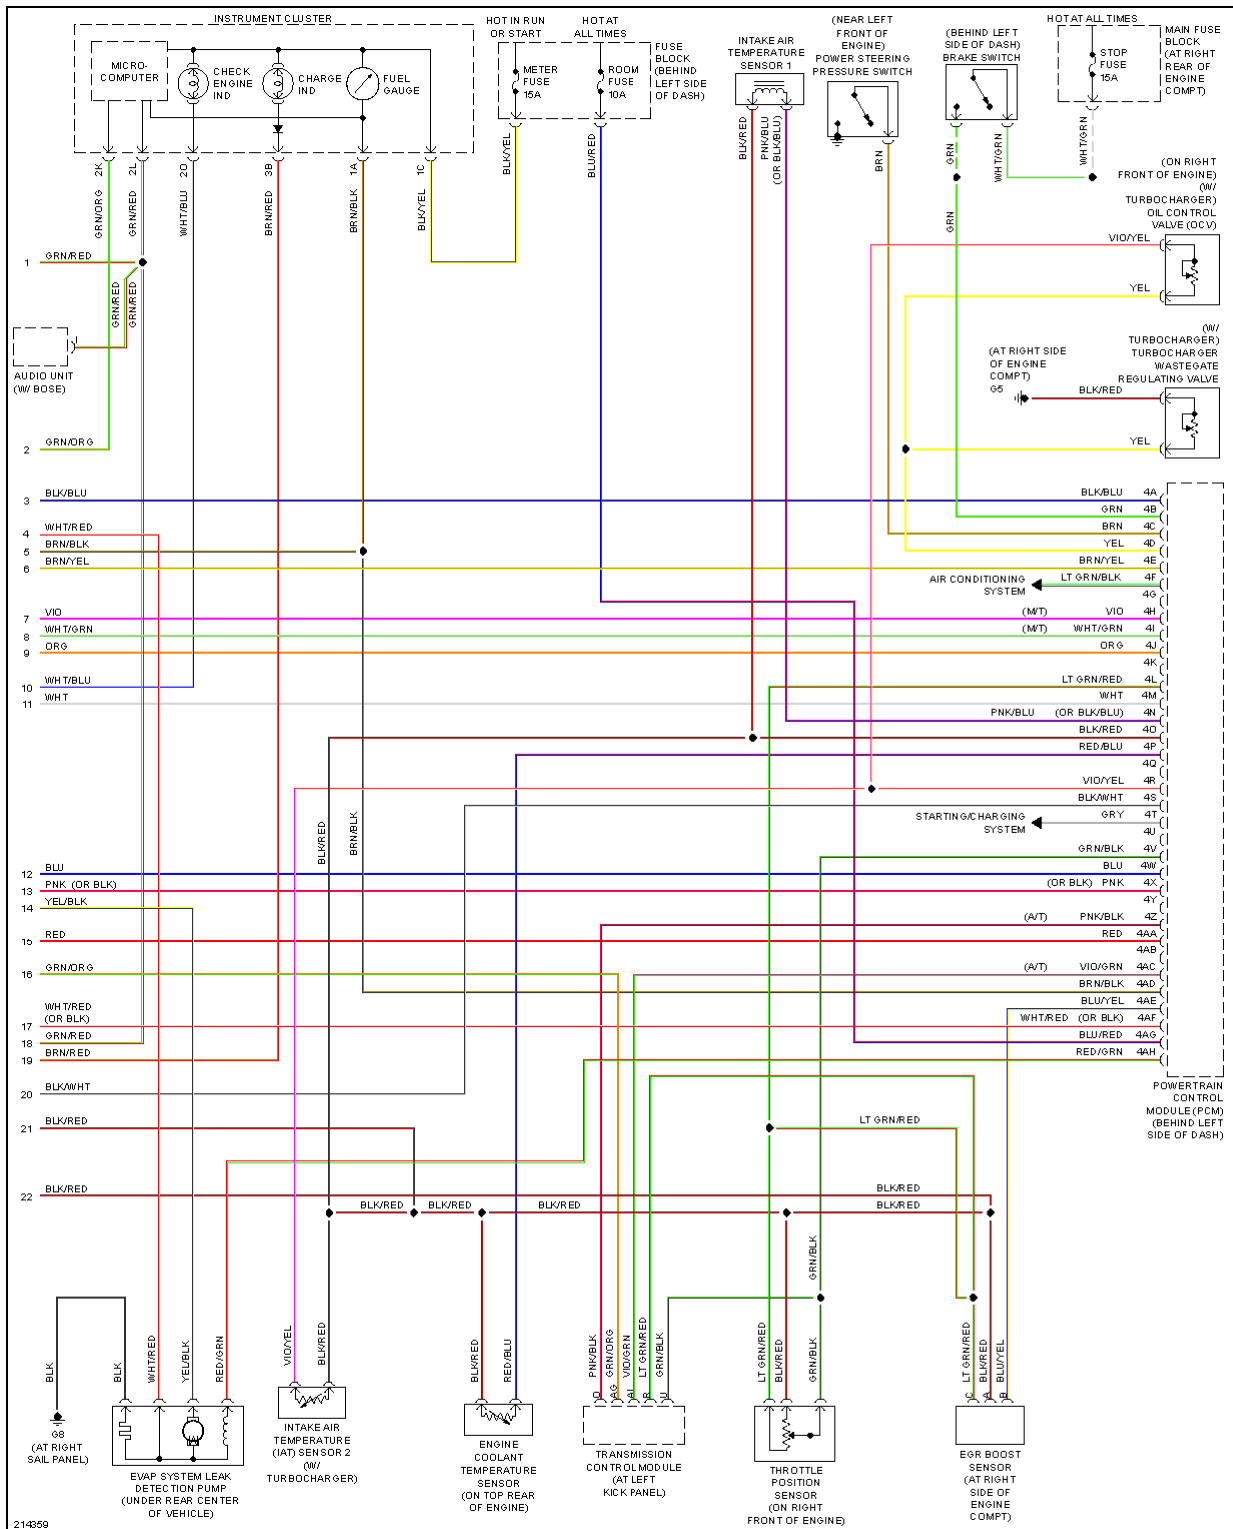

Fig. 12: 1.8L, Engine Performance Circuit (3 of 3)

2005 Mazda MX-5 Miata

2005 SYSTEM WIRING DIAGRAMS Mazda - MX-5 Miata